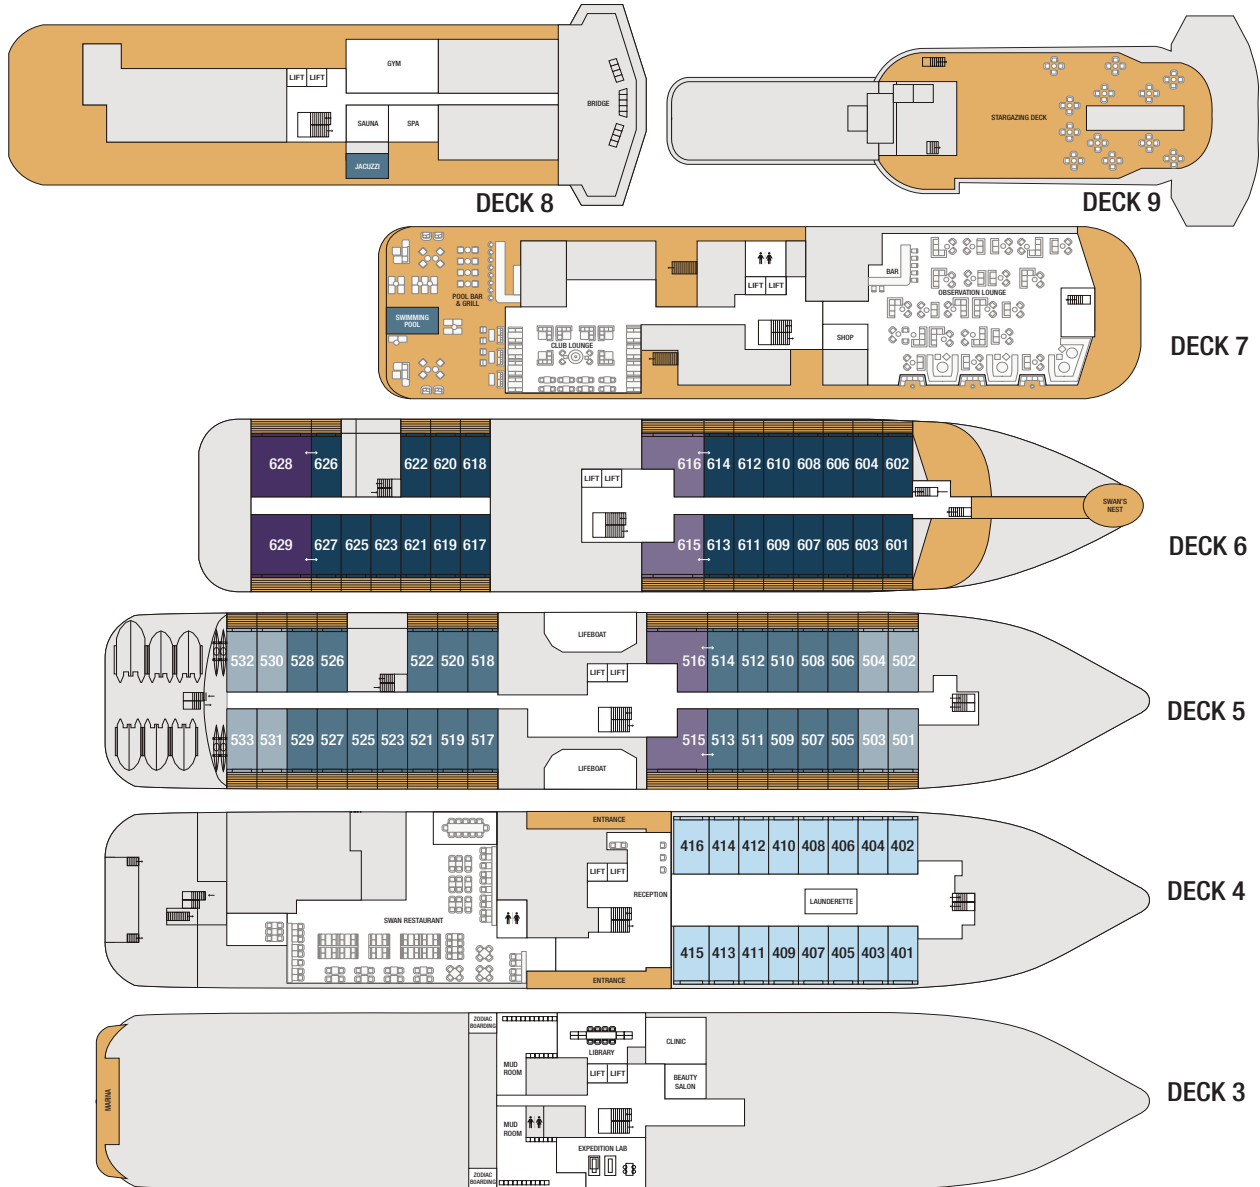

MINERVA & VEGA DECK PLAN

Beyond the ordinary

8815 Conroy-Windermere Road, Suite 406, Orlando, FL 32835 • TOLL-FREE 866-633-3611