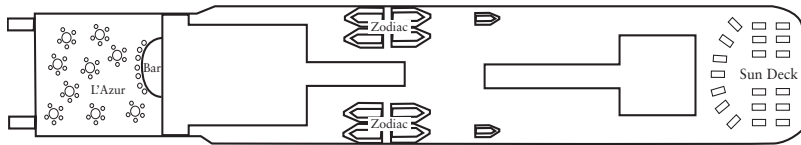

M.S. LE SOLÉAL

GOHAGAN CATEGORIES

- Category 1
- Category 2
- Category 3
- Category 4
- Deluxe Suite
- Category 5
- Category 6
- Category 7
- Category 8
- Owner's Suite

Deck 7, Céleste Deck

Deck 6 Solstice Deck ♦

Deck 5 Equinoxe Deck ♦

Deck 4 Pégase Deck

Deck 3 Andromède Deck

Deck 2 Cassiopée Deck

♦ Prestige Suites I and II, capacities to be advised.

■ Indicates one fixed Queen bed