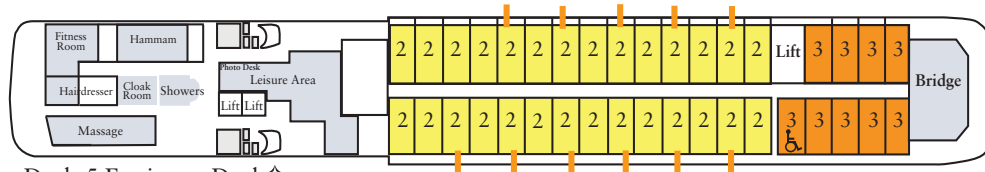

M.S. LE SOLÉAL

GOHAGAN CATEGORIES

- Category 1
- Category 2
- Category 3
- Category 4
- Deluxe Suite
- Category 5
- Category 6
- Category 7
- Category 8
- Owner's Suite

Deck 7, Céleste Deck

Deck 6 Solstice Deck ♦

Deck 5 Equinoxe Deck ♦

Deck 4 Pégase Deck

Deck 3 Andromède Deck

Deck 2 Cassiopée Deck

♦ Prestige Suites I and II, capacities to be advised.

■ Indicates one fixed Queen bed