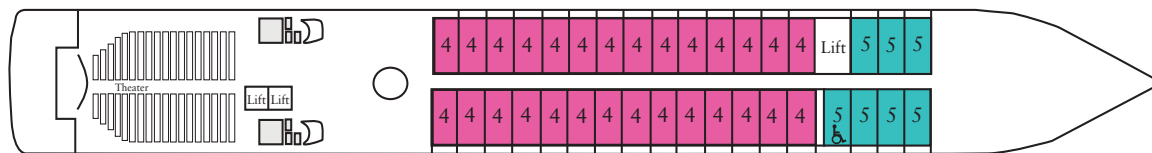

M.S. LE SOLÉAL

GOHAGAN CATEGORIES

- Category 1
- Category 2
- Category 3
- Category 4
- Deluxe Suite
- Category 5
- Category 6
- Category 7
- Category 8
- Owner's Suite

Deck 7, Céleste Deck

Deck 6 Solstice Deck ♦

Deck 5 Equinoxe Deck ♦

Deck 4 Pégase Deck

Deck 3 Andromède Deck

Deck 2 Cassiopée Deck

♦ Prestige Suites I and II, capacities to be advised.

■ Indicates one fixed Queen bed