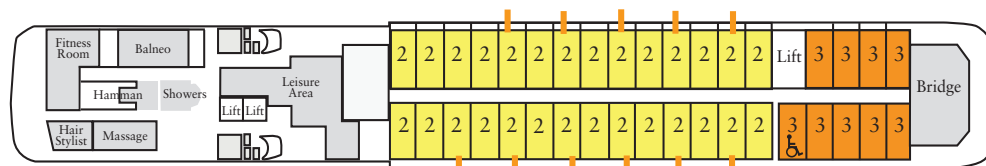

MS LE BORÉAL

GOHAGAN CATEGORIES

- Category 1
- Category 2
- Category 3
- Category 4
- Deluxe Suite
- Category 5
- Category 6
- Category 7
- Category 8
- Owner's Suite

Deck 7, Sun Deck

Deck 6, Le France Deck*

Deck 5, Le Normandie*

Deck 4, Le Lafayette Deck

Deck 3, Le Champollion Deck

Deck 2, Le Liberté Deck

*Prestige Suites I and II, capacities to be advised.

■ Indicates one fixed Queen bed