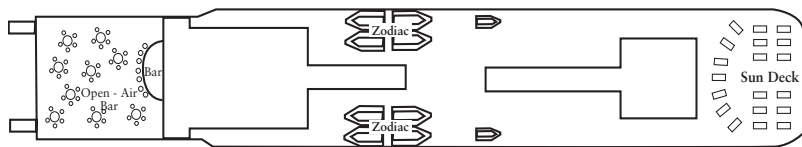

MS LE BORÉAL

GOHAGAN CATEGORIES

- Category 1
- Category 2
- Category 3
- Category 4
- Deluxe Suite
- Category 5
- Category 6
- Category 7
- Category 8
- Owner's Suite

Deck 7, Sun Deck

Deck 6, Le France Deck*

Deck 5, Le Normandie*

Deck 4, Le Lafayette Deck

Deck 3, Le Champollion Deck

Deck 2, Le Liberté Deck

*Prestige Suites I and II, capacities to be advised.

■ Indicates one fixed Queen bed