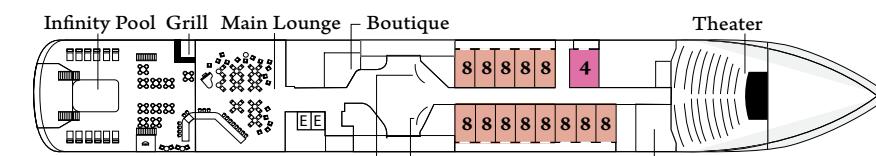

DECK PLAN

- Category 8
- Category 7
- Category 6
- Category 5
- Category 4
- Category 3
- Category 2
- Category 1
- Privilege Suite
- Grand Deluxe Suite
- Owner's Suite

Deck 7

Deck 6

Deck 5

Deck 4

Deck 3

- ↕ Convert to adjoining suites
- ♿ Modified accessible suites: Feature a queen-size bed (no twin option)
- ◇ Prestige Suites, Decks 5 and 6 capacities to be advised

Ponant EXPLORER SERIES

- LE LAPÉROUSE
- LE CHAMPLAIN

Each five-star stateroom and suite (up to 484 square feet) features a private balcony. Grand deluxe suites have a bay window and spacious private terrace. Accommodations offer two twin beds or one queen bed, individual climate control, and private bathrooms with a shower and luxury hotel-style amenities.

SHIP STATS

- Number of ships in fleet: Six*
- Officers and crew: International (110)*
- Language: English/French*
- Suites and staterooms: 92*
- Accommodations size: 204 to 485 square feet*
- Length: 430 feet*
- Width: 59 feet*
- Built: 2018 to 2020*