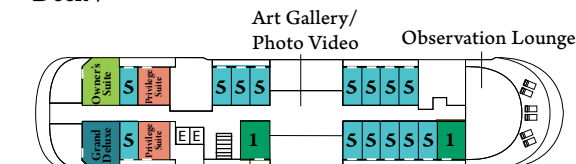

DECK PLAN

- Category 8
- Category 7
- Category 6
- Category 5
- Category 4
- Category 3
- Category 2
- Category 1
- Privilege Suite
- Grand Deluxe Suite
- Owner's Suite

Deck 7

Deck 6

Deck 5

Deck 4

Deck 3

- ↕ Convert to adjoining suites
- ♿ Modified accessible suites: Feature a queen-size bed (no twin option)
- ◇ Prestige Suites, Decks 5 and 6 capacities to be advised

Ponant EXPLORER SERIES

- LE LAPÉROUSE
- LE CHAMPLAIN

Each five-star stateroom and suite (up to 484 square feet) features a private balcony. Grand deluxe suites have a bay window and spacious private terrace. Accommodations offer two twin beds or one queen bed, individual climate control, and private bathrooms with a shower and luxury hotel-style amenities.

SHIP STATS

- Number of ships in fleet: Six*
- Officers and crew: International (110)*
- Language: English/French*
- Suites and staterooms: 92*
- Accommodations size: 204 to 485 square feet*
- Length: 430 feet*
- Width: 59 feet*
- Built: 2018 to 2020*