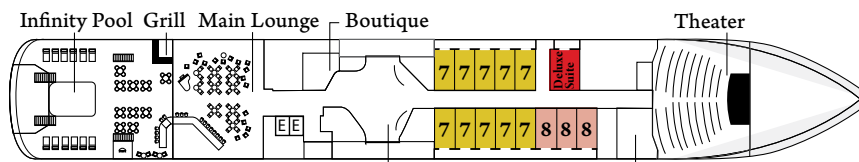

MV LE BOUGAINVILLE

GOHAGAN CATEGORIES

- Category 8
- Category 7
- Category 6
- Category 5
- Category 4
- Category 3
- Category 2
- Category 1
- Deluxe Suite
- Privilege Suite
- Grand Deluxe
- Owner's Suite

Deck 7

Deck 6

Deck 5*

Deck 4

Deck 3

Deck 2

- ↕ Convert to adjoining suites
- One queen size bed only
- ♿ Modified accessible suites:
Feature a queen-size bed
(no twin option)
- * Prestige Suites, Deck 5
capacities to be advised