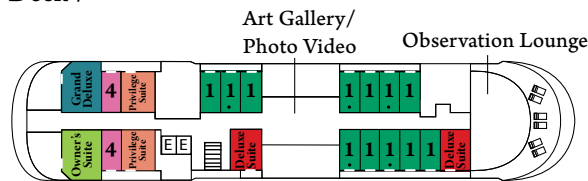

MV LE BOUGAINVILLE

GOHAGAN CATEGORIES

- Category 8
- Category 7
- Category 6
- Category 5
- Category 4
- Category 3
- Category 2
- Category 1
- Deluxe Suite
- Privilege Suite
- Grand Deluxe
- Owner's Suite

Deck 7

Deck 6

Deck 5*

Deck 4

Deck 3

Deck 2

- ↕ Convert to adjoining suites
- One queen size bed only
- ♿ Modified accessible suites:
Feature a queen-size bed
(no twin option)
- * Prestige Suites, Deck 5
capacities to be advised