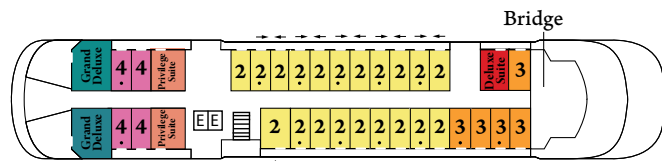

MV LE BOUGAINVILLE

GOHAGAN CATEGORIES

- Category 8
- Category 7
- Category 6
- Category 5
- Category 4
- Category 3
- Category 2
- Category 1
- Deluxe Suite
- Privilege Suite
- Grand Deluxe
- Owner's Suite

Deck 7

Deck 6

Deck 5*

Deck 4

Deck 3

Deck 2

- ↕ Convert to adjoining suites
- One queen size bed only
- ♿ Modified accessible suites:
Feature a queen-size bed
(no twin option)
- * Prestige Suites, Deck 5
capacities to be advised