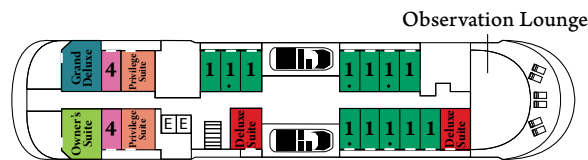

MV LE DUMONT-D'URVILLE

GOHAGAN CATEGORIES

- Category 8
- Category 7
- Category 6
- Category 5
- Category 4
- Category 3
- Category 2
- Category 1
- Deluxe Suite
- Privilege Suite
- Grand Deluxe
- Owner's Suite

Deck 7

- ↕ Convert to adjoining suites
- One queen size bed only
- ♿ Modified accessible suites:
Feature a queen-size bed
(no twin option)
- * Prestige Suites, Deck 5
capacities to be advised

Deck 6

Deck 5*

Deck 4

Deck 3

Deck 2