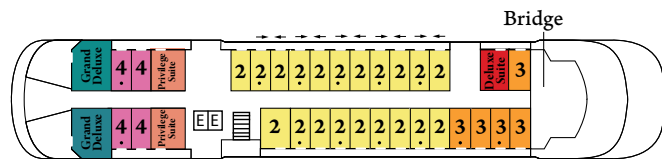

MV LE DUMONT-D'URVILLE

GOHAGAN CATEGORIES

- Category 8
- Category 7
- Category 6
- Category 5
- Category 4
- Category 3
- Category 2
- Category 1
- Deluxe Suite
- Privilege Suite
- Grand Deluxe
- Owner's Suite

Deck 7

- ↕ Convert to adjoining suites
- One queen size bed only
- ♿ Modified accessible suites:
Feature a queen-size bed
(no twin option)
- * Prestige Suites, Deck 5
capacities to be advised

Deck 6

Deck 5*