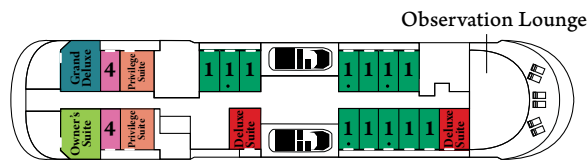

MV LE LAPÉROUSE

GOHAGAN CATEGORIES

- Category 8
- Category 7
- Category 6
- Category 5
- Category 4
- Category 3
- Category 2
- Category 1
- Deluxe Suite
- Privilege Suite
- Grand Deluxe
- Owner's Suite

Deck 7

- ↕ Convert to adjoining suites
- One queen size bed only
- ♿ Modified accessible suites:
Feature a queen-size bed
(no twin option)
- * Prestige Suites, Deck 5
capacities to be advised

Deck 6

Deck 5*

Deck 4

Deck 3

Deck 2