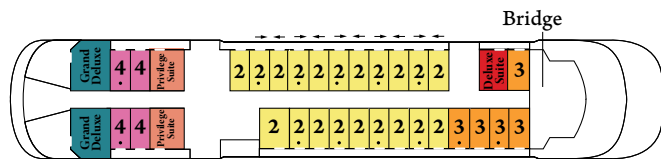

MV LE LAPÉROUSE

GOHAGAN CATEGORIES

- Category 8
- Category 7
- Category 6
- Category 5
- Category 4
- Category 3
- Category 2
- Category 1
- Deluxe Suite
- Privilege Suite
- Grand Deluxe
- Owner's Suite

Deck 7

- ↕ Convert to adjoining suites
- One queen size bed only
- ♿ Modified accessible suites:
Feature a queen-size bed
(no twin option)
- * Prestige Suites, Deck 5
capacities to be advised

Deck 6

Deck 5*