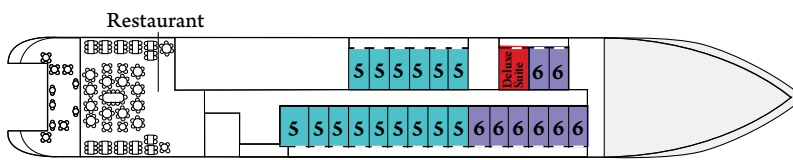

MV LE LAPÉROUSE

GOHAGAN CATEGORIES

- Category 8
- Category 7
- Category 6
- Category 5
- Category 4
- Category 3
- Category 2
- Category 1
- Deluxe Suite
- Privilege Suite
- Grand Deluxe
- Owner's Suite

Deck 7

- ↕ Convert to adjoining suites
- One queen size bed only
- ♿ Modified accessible suites:
Feature a queen-size bed
(no twin option)
- * Prestige Suites, Deck 5
capacities to be advised

Deck 6

Deck 5*

Deck 4

Deck 3

Deck 2