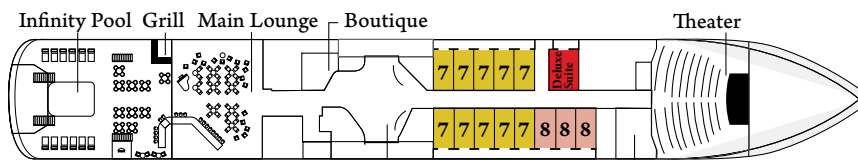

MV LE LAPÉROUSE

GOHAGAN CATEGORIES

- Category 8
- Category 7
- Category 6
- Category 5
- Category 4
- Category 3
- Category 2
- Category 1
- Deluxe Suite
- Privilege Suite
- Grand Deluxe
- Owner's Suite

Deck 7

- ↕ Convert to adjoining suites
- One queen size bed only
- ♿ Modified accessible suites:
Feature a queen-size bed
(no twin option)
- * Prestige Suites, Deck 5
capacities to be advised

Deck 6

Deck 5*

Deck 4

Deck 3

Deck 2