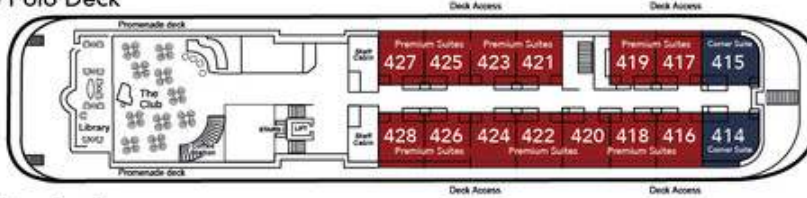

■ **Erikson Deck – Deluxe Balcony Suites**
The Deluxe Balcony Suites located on the Erikson Deck measure 20.9 square metres and boast a 4 square metre private balcony with table and chairs.

■ **Explorer Deck – Owner's Balcony Suites**
The Owner's Balcony Suites located on the Explorer Deck measure 22 square metres and feature a large private balcony measuring 8 square metres with table, chairs and sun loungers. Please note the configuration of suite 601 varies slightly.

The Standard Suites located on the Magellan Deck measure approximately 21 square metres and feature large portholes.

■ Columbus Deck – Superior Suites

The Superior Suites located on the Columbus Deck measure an average of 22 square metres with a large window.

■ Marco Polo Deck – Corner Suites with Deck Access

The two magnificent Corner Suites located on the Marco Polo Deck feature tinted, sliding glass doors with direct deck access and measure 22 square metres.

Island Sky Deck Plan

Explorer Deck

Erikson Deck

Marco Polo Deck

Columbus Deck

Magellan Deck

- Standard Suites
- Corner Suites with Deck Access
- Owner's Balcony Suites
- Superior Suites
- Deluxe Balcony Suites
- Island Suite
- Premium Suites with Deck Access