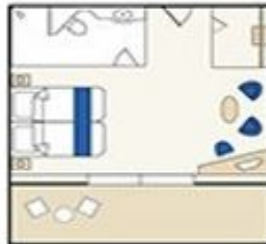

■ **Erikson Deck – Deluxe Balcony Suites**
The Deluxe Balcony Suites located on the Erikson Deck measure 20.9 square metres and boast a 4 square metre private balcony with table and chairs.

■ **Explorer Deck – Owner's Balcony Suites**
The Owner's Balcony Suites located on the Explorer Deck measure 22 square metres and feature a large private balcony measuring 8 square metres with table, chairs and sun loungers. Please note the configuration of suite 601 varies slightly.

■ **Explorer Deck – Suite 601**
This suite is located on the Explorer Deck and measures approximately 22 square metres with a large private balcony of 8 square metres with table and chairs. The configuration of the suite varies to the other suites on the Explorer Deck as shown in the cabin plan.

■ **Explorer Deck – Island Suite**
The spacious Island Suite located on the Explorer Deck measures approximately 32 square metres and boasts an extra large balcony with table, chairs and sun lounger.

■ Magellan Deck – Standard Suites

The Standard Suites located on the Magellan Deck measure approximately 21 square metres and feature large portholes.

■ Columbus Deck – Superior Suites

The Superior Suites located on the Columbus Deck measure an average of 22 square metres with a large window.