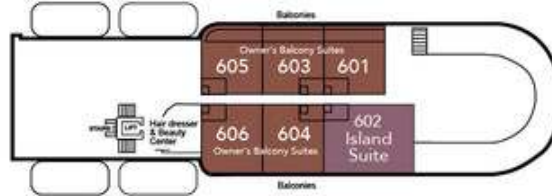

Island Sky Deck Plan

Explorer Deck

- Standard Suites
- Corner Suites with Deck Access
- Owner's Balcony Suites
- Superior Suites
- Deluxe Balcony Suites
- Island Suite
- Premium Suites with Deck Access