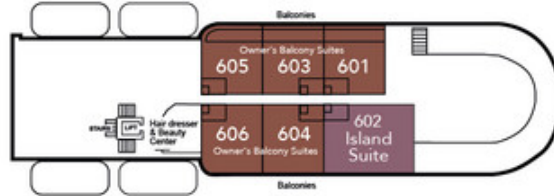

Island Sky Deck Plan

Explorer Deck

- Standard Suites
- Corner Suites with Deck Access
- Owner's Balcony Suites
- Superior Suites
- Deluxe Balcony Suites
- Island Suite
- Premium Suites with Deck Access