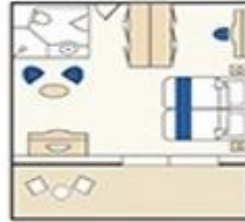

■ **Erikson Deck – Deluxe Balcony Suites**
The Deluxe Balcony Suites located on the Erikson Deck measure 20.9 square metres and boast a 4 square metre private balcony with table and chairs.

■ **Explorer Deck – Owner's Balcony Suites**
The Owner's Balcony Suites located on the Explorer Deck measure 22 square metres and feature a large private balcony measuring 8 square metres with table, chairs and sun loungers. Please note the configuration of suite 601 varies slightly.

■ **Explorer Deck – Suite 601**
This suite is located on the Explorer Deck and measures approximately 22 square metres with a large private balcony of 8 square metres with table and chairs. The configuration of the suite varies to the other suites on the Explorer Deck as shown in the cabin plan.

■ **Explorer Deck – Island Suite**
The spacious Island Suite located on the Explorer Deck measures approximately 32 square metres and boasts an extra large balcony with table, chairs and sun lounger.

■ Magellan Deck – Standard Suites

The Standard Suites located on the Magellan Deck measure approximately 21 square metres and feature large portholes.

■ Columbus Deck – Superior Suites

The Superior Suites located on the Columbus Deck measure an average of 22 square metres with a large window.