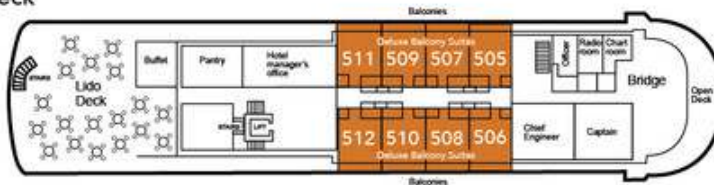

The Standard Suites located on the Magellan Deck measure approximately 21 square metres and feature large portholes.

■ Columbus Deck – Superior Suites

The Superior Suites located on the Columbus Deck measure an average of 22 square metres with a large window.

■ Marco Polo Deck – Premium Suites with Deck Access

The Premium Suites featured on the Marco Polo Deck measure approximately 21 square metres and feature tinted, sliding glass doors with direct deck access.

■ Marco Polo Deck – Corner Suites with Deck Access

The two magnificent Corner Suites located on the Marco Polo Deck feature tinted, sliding glass doors with direct deck access and measure 22 square metres.

Island Sky Deck Plan

Explorer Deck

Erikson Deck

Marco Polo Deck

Columbus Deck

Magellan Deck

- Standard Suites
- Corner Suites with Deck Access
- Owner's Balcony Suites
- Superior Suites
- Deluxe Balcony Suites
- Island Suite
- Premium Suites with Deck Access