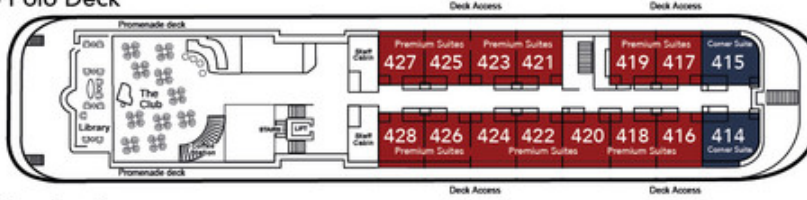

■ **Erikson Deck – Deluxe Balcony Suites**
The Deluxe Balcony Suites located on the Erikson Deck measure 20.9 square metres and boast a 4 square metre private balcony with table and chairs.

■ **Explorer Deck – Owner's Balcony Suites**
The Owner's Balcony Suites located on the Explorer Deck measure 22 square metres and feature a large private balcony measuring 8 square metres with table, chairs and sun loungers. Please note the configuration of suite 601 varies slightly.

The Standard Suites located on the Magellan Deck measure approximately 21 square metres and feature large portholes.

■ Columbus Deck – Superior Suites

The Superior Suites located on the Columbus Deck measure an average of 22 square metres with a large window.

■ Marco Polo Deck – Corner Suites with Deck Access

The two magnificent Corner Suites located on the Marco Polo Deck feature tinted, sliding glass doors with direct deck access and measure 22 square metres.

Island Sky Deck Plan

Explorer Deck

Erikson Deck

Marco Polo Deck

Columbus Deck

Magellan Deck

- Standard Suites
- Corner Suites with Deck Access
- Owner's Balcony Suites
- Superior Suites
- Deluxe Balcony Suites
- Island Suite
- Premium Suites with Deck Access