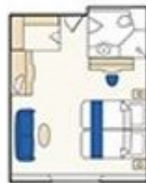

■ **Explorer Deck – Suite 601**
This suite is located on the Explorer Deck and measures approximately 22 square metres with a large private balcony of 8 square metres with table and chairs. The configuration of the suite varies to the other suites on the Explorer Deck as shown in the cabin plan.

■ **Explorer Deck – Island Suite**
The spacious Island Suite located on the Explorer Deck measures approximately 32 square metres and boasts an extra large balcony with table, chairs and sun lounger.

■ Magellan Deck – Standard Suites

The Standard Suites located on the Magellan Deck measure approximately 21 square metres and feature large portholes.

■ Columbus Deck – Superior Suites

The Superior Suites located on the Columbus Deck measure an average of 22 square metres with a large window.

■ Marco Polo Deck – Premium Suites with Deck Access

The Premium Suites featured on the Marco Polo Deck measure approximately 21 square metres and feature tinted, sliding glass doors with direct deck access.