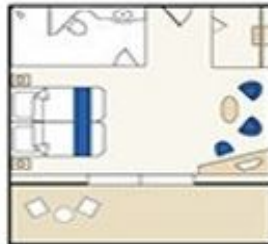

■ **Erikson Deck – Deluxe Balcony Suites**
The Deluxe Balcony Suites located on the Erikson Deck measure 20.9 square metres and boast a 4 square metre private balcony with table and chairs.

■ **Explorer Deck – Owner's Balcony Suites**
The Owner's Balcony Suites located on the Explorer Deck measure 22 square metres and feature a large private balcony measuring 8 square metres with table, chairs and sun loungers. Please note the configuration of suite 601 varies slightly.

■ **Explorer Deck – Suite 601**
This suite is located on the Explorer Deck and measures approximately 22 square metres with a large private balcony of 8 square metres with table and chairs. The configuration of the suite varies to the other suites on the Explorer Deck as shown in the cabin plan.

■ **Explorer Deck – Island Suite**
The spacious Island Suite located on the Explorer Deck measures approximately 32 square metres and boasts an extra large balcony with table, chairs and sun lounger.

■ Magellan Deck – Standard Suites

The Standard Suites located on the Magellan Deck measure approximately 21 square metres and feature large portholes.

■ Columbus Deck – Superior Suites

The Superior Suites located on the Columbus Deck measure an average of 22 square metres with a large window.