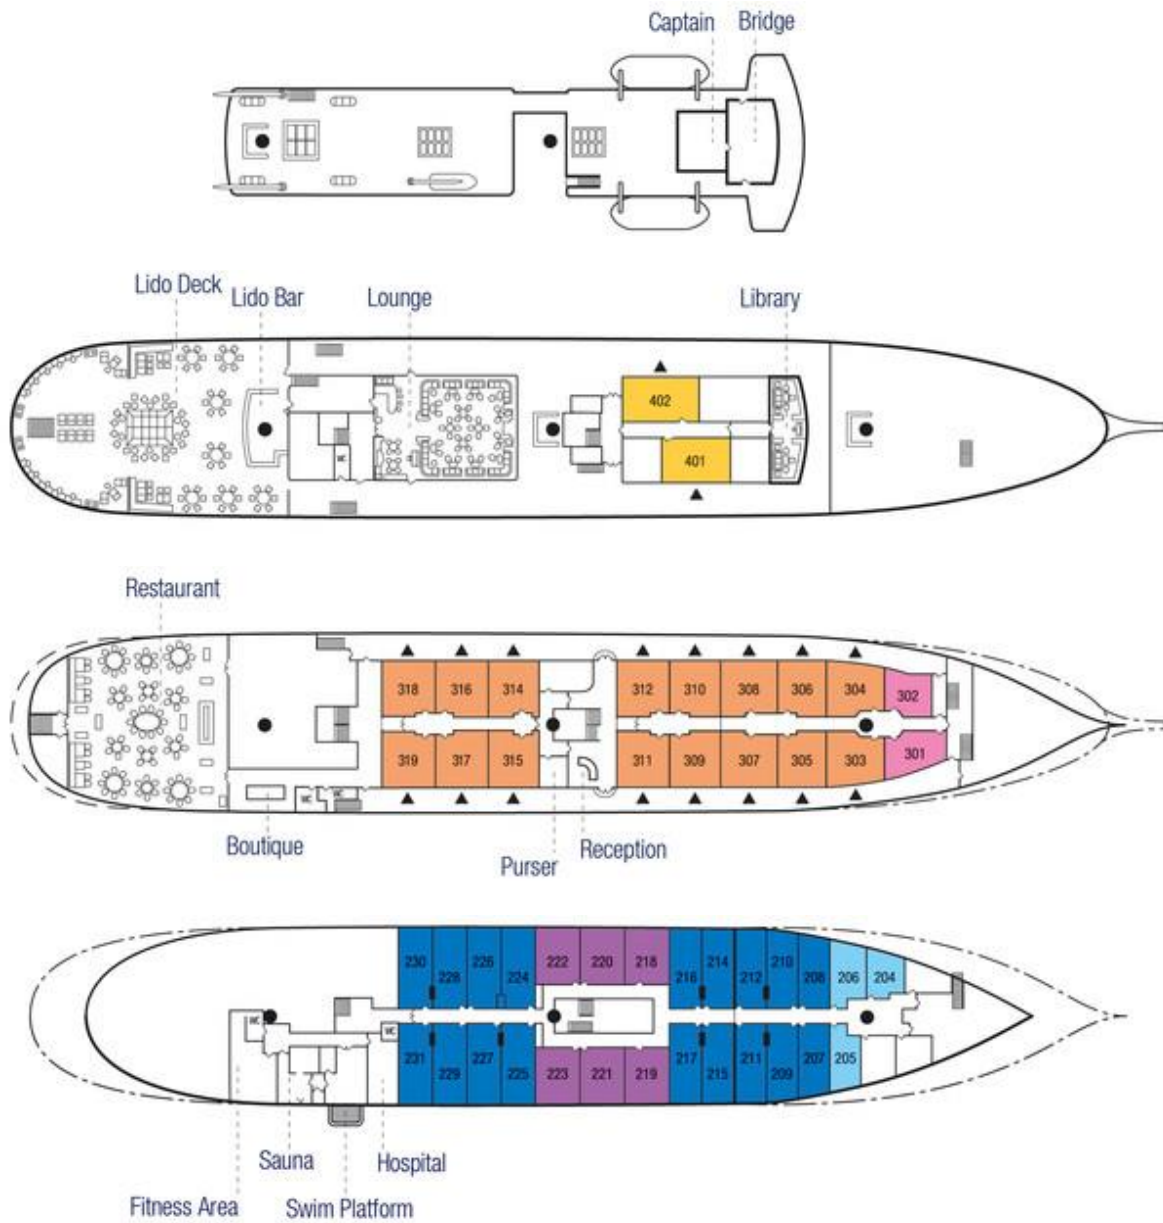

Sea Cloud II - deckplan

- ▲ Suites with bathtub/shower and walk-in closet (all other cabins showers & closets)
- Cabins with connecting doors
- Masts