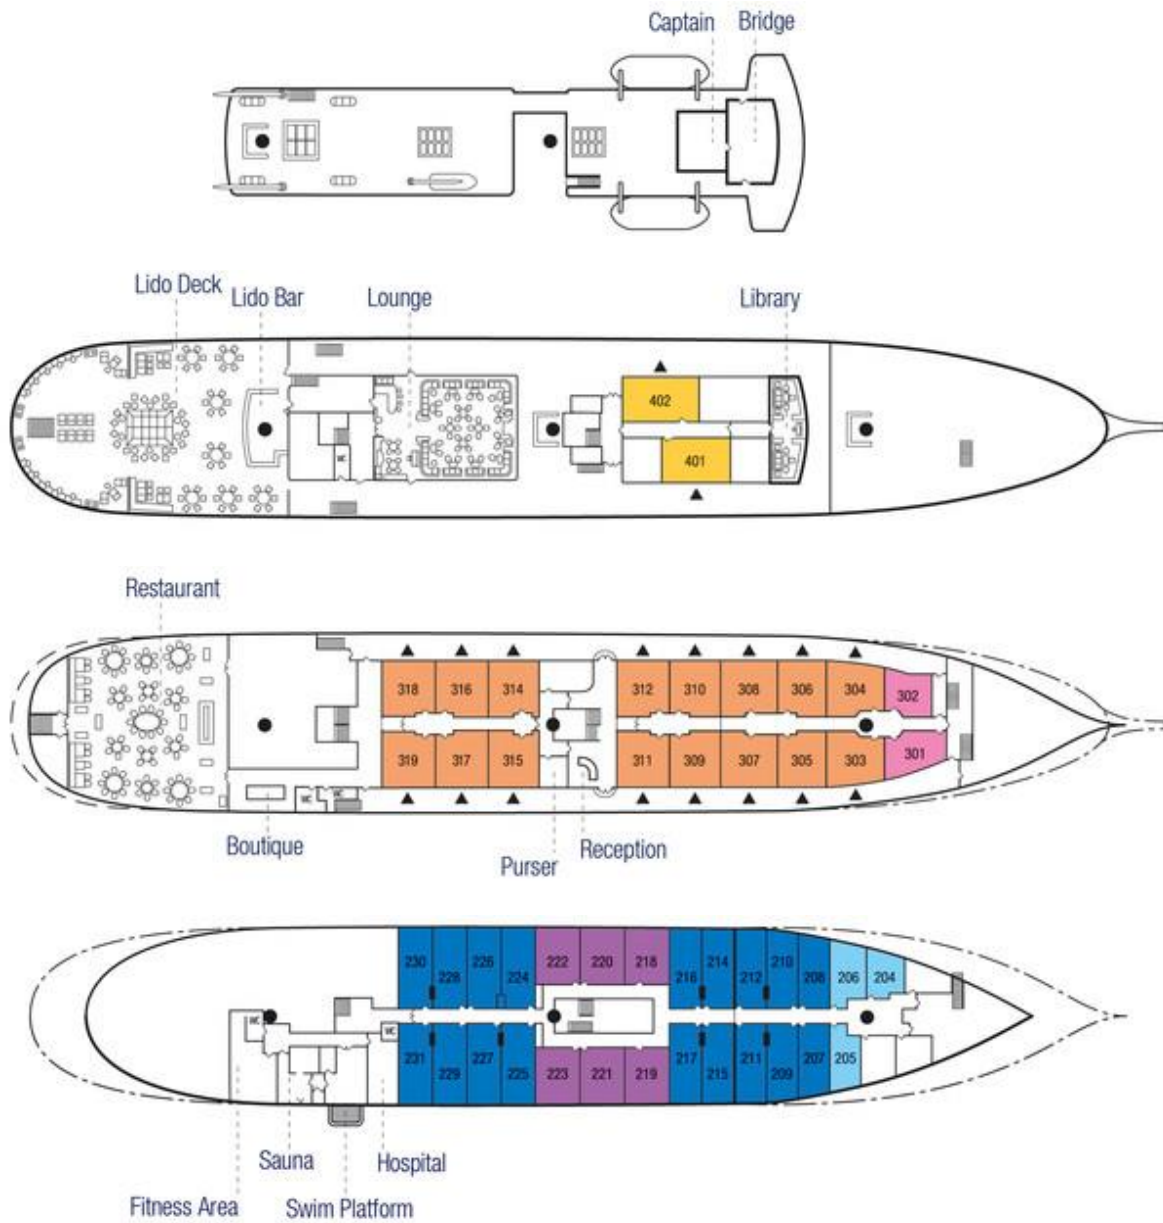

# Sea Cloud II - deckplan

- ▲ Suites with bathtub/shower and walk-in closet (all other cabins showers & closets)
- Cabins with connecting doors
- Masts