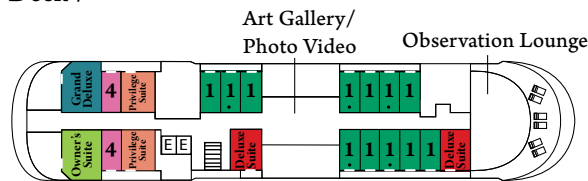

## GOHAGAN CATEGORIES

- Category 8
- Category 7
- Category 6
- Category 5
- Category 4
- Category 3
- Category 2
- Category 1
- Deluxe Suite
- Privilege Suite
- Grand Deluxe
- Owner's Suite

Deck 7

Deck 6

Deck 5\*

Deck 4

Deck 3

Deck 2

- ↕ Convert to adjoining suites
- One queen size bed only
- ♿ Modified accessible suites:  
Feature a queen-size bed  
(no twin option)
- \* Prestige Suites, Deck 5  
capacities to be advised