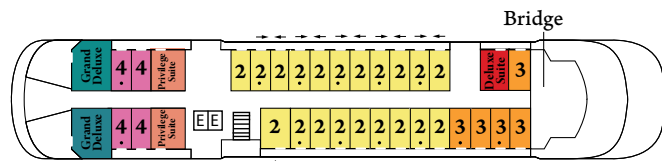

## GOHAGAN CATEGORIES

- Category 8
- Category 7
- Category 6
- Category 5
- Category 4
- Category 3
- Category 2
- Category 1
- Deluxe Suite
- Privilege Suite
- Grand Deluxe
- Owner's Suite

Deck 7

Deck 6

Deck 5\*

Deck 4

Deck 3

Deck 2

- ↕ Convert to adjoining suites
- One queen size bed only
- ♿ Modified accessible suites:  
Feature a queen-size bed  
(no twin option)
- \* Prestige Suites, Deck 5  
capacities to be advised