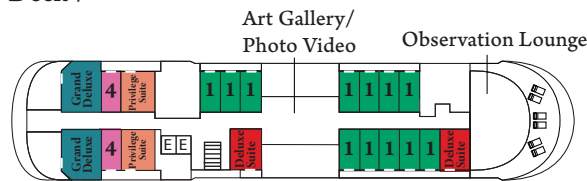

MV LE JACQUES CARTIER

GOHAGAN CATEGORIES

- Category 8
- Category 7
- Category 6
- Category 5
- Category 4
- Category 3
- Category 2
- Category 1
- Deluxe Suite
- Privilege Suite
- Grand Deluxe
- Owner's Suite

Deck 7

↕ Convert to adjoining suites

♿ Modified accessible suites:
Feature a queen-size bed
(no twin option)

◇ Prestige Suites, Deck 5
capacities to be advised

Deck 6

Deck 5 ◇

Deck 4

Deck 3

Deck 2