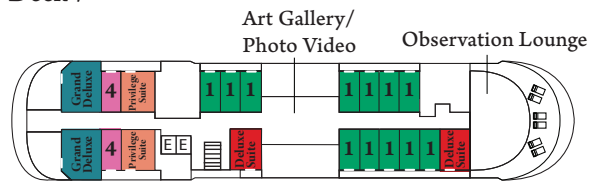

MV LE BELLOT

GOHAGAN CATEGORIES

- Category 8
- Category 7
- Category 6
- Category 5
- Category 4
- Category 3
- Category 2
- Category 1
- Deluxe Suite
- Privilege Suite
- Grand Deluxe
- Owner's Suite

Deck 7

↕ Convert to adjoining suites

♿ Modified accessible suites:
Feature a queen-size bed
(no twin option)

◇ Prestige Suites, Deck 5
capacities to be advised

Deck 6

Deck 5 ◇

Deck 4

Deck 3

Deck 2