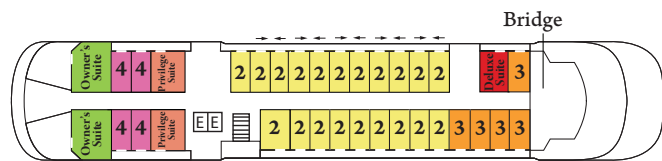

MV LE BELLOT

GOHAGAN CATEGORIES

- Category 8
- Category 7
- Category 6
- Category 5
- Category 4
- Category 3
- Category 2
- Category 1
- Deluxe Suite
- Privilege Suite
- Grand Deluxe
- Owner's Suite

Deck 7

↕ Convert to adjoining suites

♿ Modified accessible suites:
Feature a queen-size bed
(no twin option)

◇ Prestige Suites, Deck 5
capacities to be advised

Deck 6

Deck 5 ◇

Deck 4

Deck 3

Deck 2