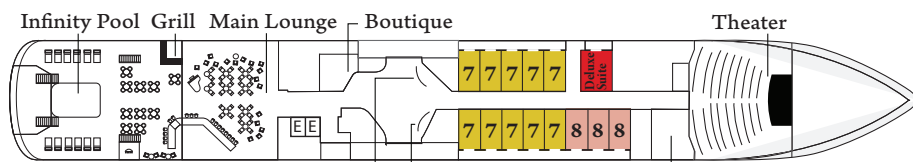

MV LE BELLOT

GOHAGAN CATEGORIES

- Category 8
- Category 7
- Category 6
- Category 5
- Category 4
- Category 3
- Category 2
- Category 1
- Deluxe Suite
- Privilege Suite
- Grand Deluxe
- Owner's Suite

Deck 7

↕ Convert to adjoining suites

♿ Modified accessible suites:
Feature a queen-size bed
(no twin option)

◇ Prestige Suites, Deck 5
capacities to be advised

Deck 6

Deck 5 ◇

Deck 4

Deck 3

Deck 2