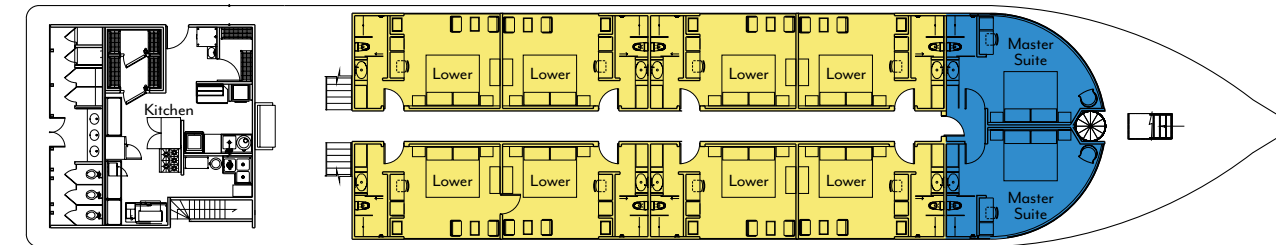

DECK PLAN

■ Lower
 ■ Upper
 ■ Master Suite
 ■ Zafiro Suite

Observation Deck

Upper Deck

Lower Deck

Jungle Experiences

ZAFIRO

Each deluxe, river-view stateroom and suite has a private balcony or floor-to-ceiling panoramic window, two twin beds or one king bed, private bathroom with shower, air conditioning, minibar, safe, and hair dryer.

VESSEL STATS

<i>Officers and Crew:</i>	<i>Peruvian (24)</i>
<i>Language:</i>	<i>English</i>
<i>Suites and Cabins:</i>	<i>19</i>
<i>Accommodations Size:</i>	<i>226 to 480 square feet</i>
<i>Length:</i>	<i>164 feet</i>
<i>Width:</i>	<i>31 feet</i>
<i>Built:</i>	<i>2015</i>