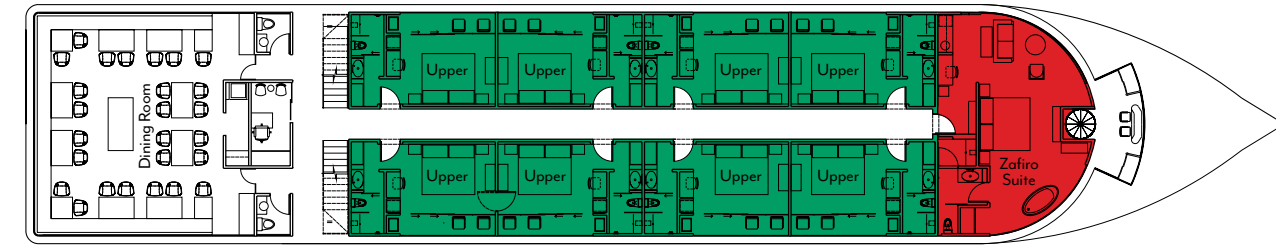

DECK PLAN

■ Lower
 ■ Upper
 ■ Master Suite
 ■ Zafiro Suite

Observation Deck

Upper Deck

Lower Deck

Jungle Experiences

ZAFIRO

Each deluxe, river-view stateroom and suite has a private balcony or floor-to-ceiling panoramic window, two twin beds or one king bed, private bathroom with shower, air conditioning, minibar, safe, and hair dryer.

VESSEL STATS

<i>Officers and Crew:</i>	<i>Peruvian (24)</i>
<i>Language:</i>	<i>English</i>
<i>Suites and Cabins:</i>	<i>19</i>
<i>Accommodations Size:</i>	<i>226 to 480 square feet</i>
<i>Length:</i>	<i>164 feet</i>
<i>Width:</i>	<i>31 feet</i>
<i>Built:</i>	<i>2015</i>