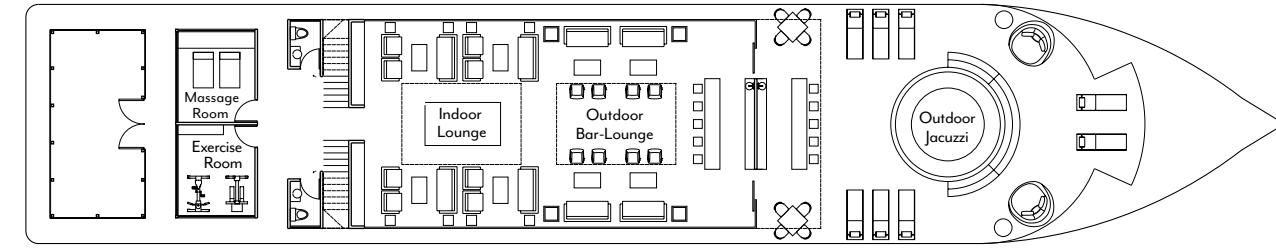

DECK PLAN

■ Lower
 ■ Upper
 ■ Master Suite
 ■ Zafiro Suite

Observation Deck

Upper Deck

Lower Deck

Jungle Experiences

ZAFIRO

Each deluxe, river-view stateroom and suite has a private balcony or floor-to-ceiling panoramic window, two twin beds or one king bed, private bathroom with shower, air conditioning, minibar, safe, and hair dryer.

VESSEL STATS

<i>Officers and Crew:</i>	<i>Peruvian (24)</i>
<i>Language:</i>	<i>English</i>
<i>Suites and Cabins:</i>	<i>19</i>
<i>Accommodations Size:</i>	<i>226 to 480 square feet</i>
<i>Length:</i>	<i>164 feet</i>
<i>Width:</i>	<i>31 feet</i>
<i>Built:</i>	<i>2015</i>