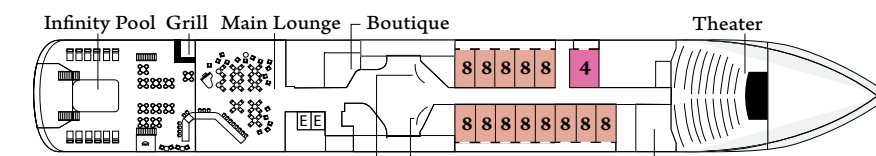

DECK PLAN

- Category 8
- Category 7
- Category 6
- Category 5
- Category 4
- Category 3
- Category 2
- Category 1
- Privilege Suite
- Grand Deluxe Suite
- Owner's Suite

Deck 7

Deck 6

Deck 5

Deck 4

Deck 3

- ↕ Convert to adjoining suites
- ♿ Modified accessible suites: Feature a queen-size bed (no twin option)
- ◇ Prestige Suites, Decks 5 and 6 capacities to be advised

Ponant EXPLORER SERIES

- LE BOUGAINVILLE
- LE DUMONT-D'URVILLE
- LE JACQUES CARTIER
- LE BELLOT

Each five-star stateroom and suite (up to 484 square feet) features a private balcony. Grand deluxe suites have a bay window and spacious private terrace. Accommodations offer two twin beds or one queen bed, individual climate control, and private bathrooms with a shower and luxury hotel-style amenities.

SHIP STATS

- Number of ships in fleet: Six*
- Officers and Crew: International (110)*
- Language: English/French*
- Suites and Staterooms: 92*
- Accommodations size: 204 to 485 square feet*
- Length: 430 feet*
- Width: 59 feet*
- Built: 2018 to 2020*