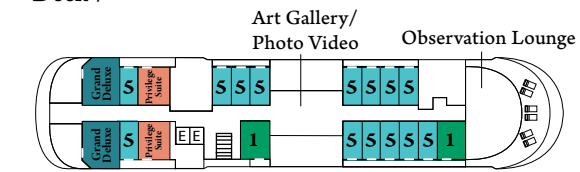

DECK PLAN

- Category 8
- Category 7
- Category 6
- Category 5
- Category 4
- Category 3
- Category 2
- Category 1
- Privilege Suite
- Grand Deluxe Suite
- Owner's Suite

Deck 7

Deck 6

Deck 5

Deck 4

Deck 3

- ↕ Convert to adjoining suites
- ♿ Modified accessible suites: Feature a queen-size bed (no twin option)
- ◇ Prestige Suites, Decks 5 and 6 capacities to be advised

Ponant EXPLORER SERIES

- LE BOUGAINVILLE
- LE DUMONT-D'URVILLE
- LE JACQUES CARTIER
- LE BELLOT

Each five-star stateroom and suite (up to 484 square feet) features a private balcony. Grand deluxe suites have a bay window and spacious private terrace. Accommodations offer two twin beds or one queen bed, individual climate control, and private bathrooms with a shower and luxury hotel-style amenities.

SHIP STATS

- Number of ships in fleet: Six*
- Officers and Crew: International (110)*
- Language: English/French*
- Suites and Staterooms: 92*
- Accommodations size: 204 to 485 square feet*
- Length: 430 feet*
- Width: 59 feet*
- Built: 2018 to 2020*