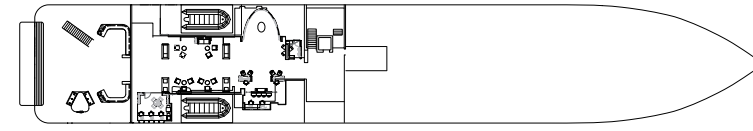

DECK PLAN

- Classic Veranda
- Superior Veranda
- Deluxe Veranda
- Medallion Suite
- Silver Suite
- Royal Suite
- Grand Suite
- Owners Suite

Deck 8

Deck 7

Deck 6

Deck 5

Deck 4

Deck 3

Silversea Cruises

SILVER ORIGIN

Six-star, all-suite accommodations feature an ocean-view veranda, in-suite water purification system, private bathroom, and large wardrobe with a personal safe. Silver and Veranda suites offer two twin beds or one queen bed. Medallion, Royal, Grand, and Owner's suites offer two twin beds or one king bed. Private butler service in each suite.

SHIP STATS

- Number of Ships in Fleet:* 1
- Officers and Crew:* Ecuadorian (90)
- Language:* English/Spanish
- Suites and Staterooms:* 74
- Length:* 331.4 feet
- Width:* 52.5 feet