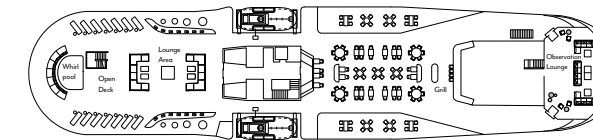

DECK PLAN

- Classic Veranda
- Superior Veranda
- Deluxe Veranda
- Medallion Suite
- Silver Suite
- Royal Suite
- Grand Suite
- Owners Suite

Deck 8

Deck 7

Deck 6

Deck 5

Deck 4

Deck 3

Silversea Cruises

SILVER ORIGIN

Six-star, all-suite accommodations feature an ocean-view veranda, in-suite water purification system, private bathroom, and large wardrobe with a personal safe. Silver and Veranda suites offer two twin beds or one queen bed. Medallion, Royal, Grand, and Owner's suites offer two twin beds or one king bed. Private butler service in each suite.