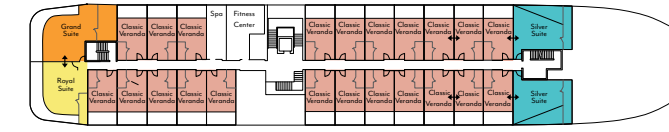

DECK PLAN

- Classic Veranda
- Superior Veranda
- Deluxe Veranda
- Medallion Suite
- Silver Suite
- Royal Suite
- Grand Suite
- Owners Suite

Deck 8

Deck 7

Deck 6

Deck 5

Deck 4

Deck 3

Silversea Cruises

SILVER ORIGIN

Six-star, all-suite accommodations feature an ocean-view veranda, in-suite water purification system, private bathroom, and large wardrobe with a personal safe. Silver and Veranda suites offer two twin beds or one queen bed. Medallion, Royal, Grand, and Owner's suites offer two twin beds or one king bed. Private butler service in each suite.

SHIP STATS

- Number of Ships in Fleet:* 1
- Officers and Crew:* Ecuadorian (90)
- Language:* English/Spanish
- Suites and Staterooms:* 74
- Length:* 331.4 feet
- Width:* 52.5 feet