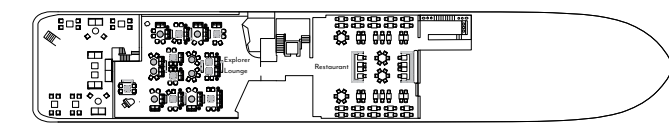

DECK PLAN

- Classic Veranda
- Superior Veranda
- Deluxe Veranda
- Medallion Suite
- Silver Suite
- Royal Suite
- Grand Suite
- Owners Suite

Deck 8

Deck 7

Deck 6

Deck 5

Deck 4

Deck 3

Silversea Cruises

SILVER ORIGIN

Six-star, all-suite accommodations feature an ocean-view veranda, in-suite water purification system, private bathroom, and large wardrobe with a personal safe. Silver and Veranda suites offer two twin beds or one queen bed. Medallion, Royal, Grand, and Owner's suites offer two twin beds or one king bed. Private butler service in each suite.

SHIP STATS

- Number of Ships in Fleet:* 1
- Officers and Crew:* Ecuadorian (90)
- Language:* English/Spanish
- Suites and Staterooms:* 74
- Length:* 331.4 feet
- Width:* 52.5 feet