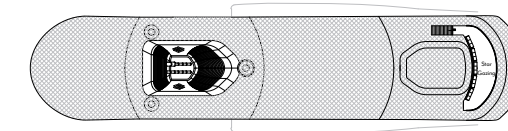

DECK PLAN

- Classic Veranda
- Superior Veranda
- Deluxe Veranda
- Medallion Suite
- Silver Suite
- Royal Suite
- Grand Suite
- Owners Suite

Deck 8

Deck 7

Deck 6

Deck 5

Deck 4

Deck 3

Silversea Cruises

SILVER ORIGIN

Six-star, all-suite accommodations feature an ocean-view veranda, in-suite water purification system, private bathroom, and large wardrobe with a personal safe. Silver and Veranda suites offer two twin beds or one queen bed. Medallion, Royal, Grand, and Owner's suites offer two twin beds or one king bed. Private butler service in each suite.

SHIP STATS

- Number of Ships in Fleet:* 1
- Officers and Crew:* Ecuadorian (90)
- Language:* English/Spanish
- Suites and Staterooms:* 74
- Length:* 331.4 feet
- Width:* 52.5 feet