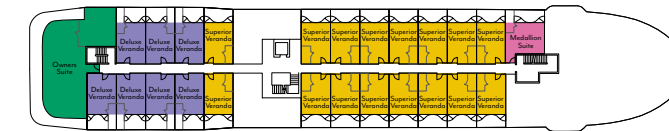

DECK PLAN

- Classic Veranda
- Superior Veranda
- Deluxe Veranda
- Medallion Suite
- Silver Suite
- Royal Suite
- Grand Suite
- Owners Suite

Deck 8

Deck 7

Deck 6

Deck 5

Deck 4

Deck 3

Silversea Cruises

SILVER ORIGIN

Six-star, all-suite accommodations feature an ocean-view veranda, in-suite water purification system, private bathroom, and large wardrobe with a personal safe. Silver and Veranda suites offer two twin beds or one queen bed. Medallion, Royal, Grand, and Owner's suites offer two twin beds or one king bed. Private butler service in each suite.

SHIP STATS

- Number of Ships in Fleet:* 1
- Officers and Crew:* Ecuadorian (90)
- Language:* English/Spanish
- Suites and Staterooms:* 74
- Length:* 331.4 feet
- Width:* 52.5 feet