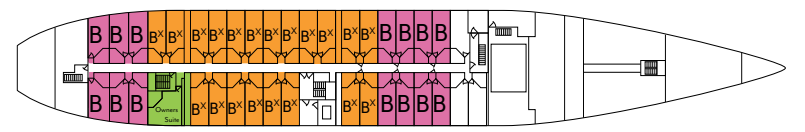

# DECK PLAN

■ Category A<sup>x</sup>
■ Category A
 ■ Category B<sup>x</sup>
■ Category B
 ■ Owner's Suite

DECK FOUR

DECK THREE

DECK TWO

DECK ONE

## Windstar Cruises

WIND SPIRIT

WIND STAR

The intimate, four-masted WIND SPIRIT and WIND STAR offer unforgettable five-star sailing experiences. Each of the ocean-view staterooms features one queen bed or two twin beds (Owner's suite has a fixed queen bed), a bathroom with shower, luxurious amenities, individual climate control, flat-screen television, safe, minibar, and plush robe with slippers.

### SHIP STATS

<i>Officers and Crew:</i>	<i>International (101)</i>
<i>Language:</i>	<i>English</i>
<i>State rooms:</i>	<i>74</i>
<i>Accommodations size:</i>	<i>188 to 220 square feet</i>
<i>Length:</i>	<i>360 feet</i>
<i>Width:</i>	<i>52 feet</i>