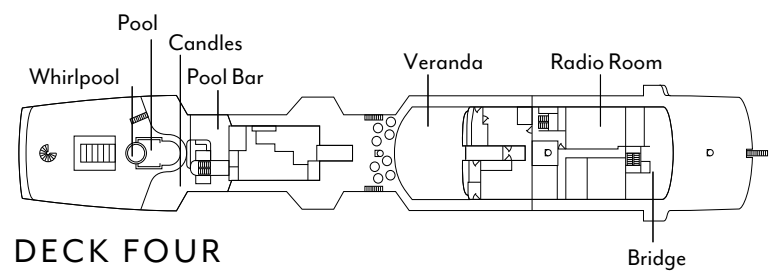

# DECK PLAN

■ Category A<sup>x</sup>
■ Category A
 ■ Category B<sup>x</sup>
■ Category B
 ■ Owner's Suite

DECK FOUR

DECK THREE

DECK TWO

DECK ONE

## Windstar Cruises

WIND SPIRIT

WIND STAR

The intimate, four-masted WIND SPIRIT and WIND STAR offer unforgettable five-star sailing experiences. Each of the ocean-view staterooms features one queen bed or two twin beds (Owner's suite has a fixed queen bed), a bathroom with shower, luxurious amenities, individual climate control, flat-screen television, safe, minibar, and plush robe with slippers.

### SHIP STATS

<i>Officers and Crew:</i>	<i>International (101)</i>
<i>Language:</i>	<i>English</i>
<i>State rooms:</i>	<i>74</i>
<i>Accommodations size:</i>	<i>188 to 220 square feet</i>
<i>Length:</i>	<i>360 feet</i>
<i>Width:</i>	<i>52 feet</i>