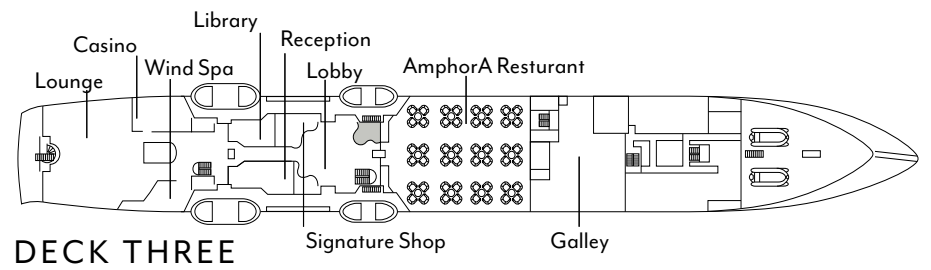

# DECK PLAN

■ Category A<sup>x</sup>
■ Category A
 ■ Category B<sup>x</sup>
■ Category B
 ■ Owner's Suite

DECK FOUR

DECK THREE

DECK TWO

DECK ONE

## Windstar Cruises

WIND SPIRIT

WIND STAR

The intimate, four-masted WIND SPIRIT and WIND STAR offer unforgettable five-star sailing experiences. Each of the ocean-view staterooms features one queen bed or two twin beds (Owner's suite has a fixed queen bed), a bathroom with shower, luxurious amenities, individual climate control, flat-screen television, safe, minibar, and plush robe with slippers.

### SHIP STATS

<i>Officers and Crew:</i>	<i>International (101)</i>
<i>Language:</i>	<i>English</i>
<i>State rooms:</i>	<i>74</i>
<i>Accommodations size:</i>	<i>188 to 220 square feet</i>
<i>Length:</i>	<i>360 feet</i>
<i>Width:</i>	<i>52 feet</i>