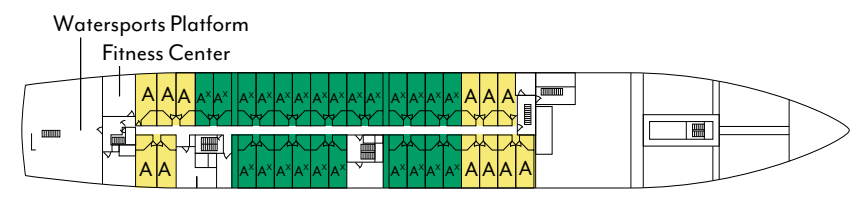

# DECK PLAN

■ Category A<sup>x</sup>
■ Category A
 ■ Category B<sup>x</sup>
■ Category B
 ■ Owner's Suite

DECK FOUR

DECK THREE

DECK TWO

DECK ONE

## Windstar Cruises

WIND SPIRIT

WIND STAR

The intimate, four-masted WIND SPIRIT and WIND STAR offer unforgettable five-star sailing experiences. Each of the ocean-view staterooms features one queen bed or two twin beds (Owner's suite has a fixed queen bed), a bathroom with shower, luxurious amenities, individual climate control, flat-screen television, safe, minibar, and plush robe with slippers.

### SHIP STATS

<i>Officers and Crew:</i>	<i>International (101)</i>
<i>Language:</i>	<i>English</i>
<i>State rooms:</i>	<i>74</i>
<i>Accommodations size:</i>	<i>188 to 220 square feet</i>
<i>Length:</i>	<i>360 feet</i>
<i>Width:</i>	<i>52 feet</i>