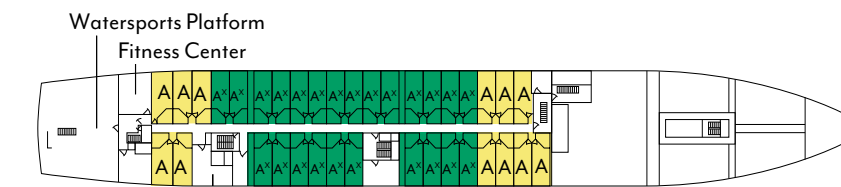

# DECK PLAN

■ Category A<sup>x</sup>
■ Category A
 ■ Category B<sup>x</sup>
■ Category B
 ■ Owner's Suite

DECK FOUR

DECK THREE

DECK TWO

DECK ONE

## Windstar Cruises

WIND SPIRIT

WIND STAR

The intimate, four-masted WIND SPIRIT and WIND STAR offer unforgettable five-star sailing experiences. Each of the ocean-view staterooms features one queen bed or two twin beds (Owner's suite has a fixed queen bed), a bathroom with shower, luxurious amenities, individual climate control, flat-screen television, safe, minibar, and plush robe with slippers.

### SHIP STATS

<i>Officers and Crew:</i>	<i>International (101)</i>
<i>Language:</i>	<i>English</i>
<i>State rooms:</i>	<i>74</i>
<i>Accommodations size:</i>	<i>188 to 220 square feet</i>
<i>Length:</i>	<i>360 feet</i>
<i>Width:</i>	<i>52 feet</i>