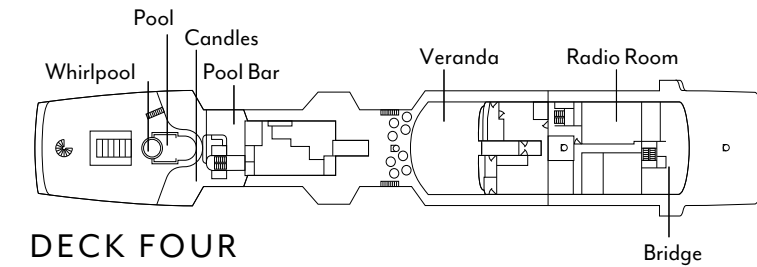

# DECK PLAN

■ Category A<sup>x</sup>
■ Category A
 ■ Category B<sup>x</sup>
■ Category B
 ■ Owner's Suite

DECK FOUR

DECK THREE

DECK TWO

DECK ONE

## Windstar Cruises

WIND SPIRIT

WIND STAR

The intimate, four-masted WIND SPIRIT and WIND STAR offer unforgettable five-star sailing experiences. Each of the ocean-view staterooms features one queen bed or two twin beds (Owner's suite has a fixed queen bed), a bathroom with shower, luxurious amenities, individual climate control, flat-screen television, safe, minibar, and plush robe with slippers.

### SHIP STATS

<i>Officers and Crew:</i>	<i>International (101)</i>
<i>Language:</i>	<i>English</i>
<i>State rooms:</i>	<i>74</i>
<i>Accommodations size:</i>	<i>188 to 220 square feet</i>
<i>Length:</i>	<i>360 feet</i>
<i>Width:</i>	<i>52 feet</i>