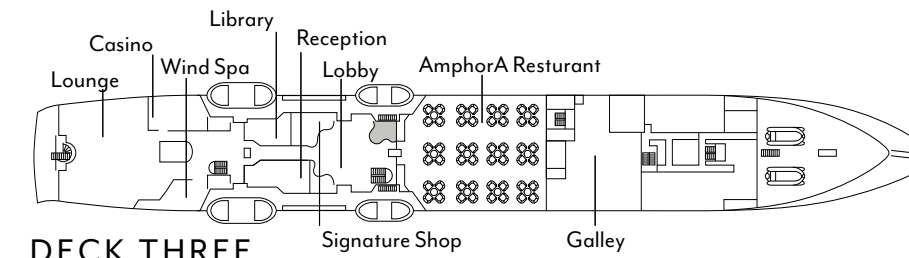

# DECK PLAN

■ Category A<sup>x</sup>
■ Category A
 ■ Category B<sup>x</sup>
■ Category B
 ■ Owner's Suite

DECK FOUR

DECK THREE

DECK TWO

DECK ONE

## Windstar Cruises

WIND SPIRIT

WIND STAR

The intimate, four-masted WIND SPIRIT and WIND STAR offer unforgettable five-star sailing experiences. Each of the ocean-view staterooms features one queen bed or two twin beds (Owner's suite has a fixed queen bed), a bathroom with shower, luxurious amenities, individual climate control, flat-screen television, safe, minibar, and plush robe with slippers.

### SHIP STATS

<i>Officers and Crew:</i>	<i>International (101)</i>
<i>Language:</i>	<i>English</i>
<i>State rooms:</i>	<i>74</i>
<i>Accommodations size:</i>	<i>188 to 220 square feet</i>
<i>Length:</i>	<i>360 feet</i>
<i>Width:</i>	<i>52 feet</i>