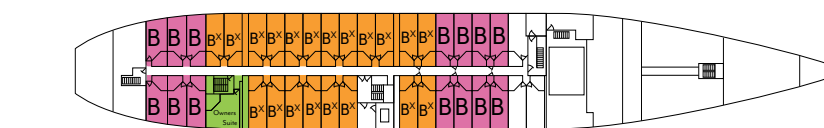

# DECK PLAN

■ Category A<sup>x</sup>
■ Category A
 ■ Category B<sup>x</sup>
■ Category B
 ■ Owner's Suite

DECK FOUR

DECK THREE

DECK TWO

DECK ONE

## Windstar Cruises

WIND SPIRIT

WIND STAR

The intimate, four-masted WIND SPIRIT and WIND STAR offer unforgettable five-star sailing experiences. Each of the ocean-view staterooms features one queen bed or two twin beds (Owner's suite has a fixed queen bed), a bathroom with shower, luxurious amenities, individual climate control, flat-screen television, safe, minibar, and plush robe with slippers.

### SHIP STATS

<i>Officers and Crew:</i>	<i>International (101)</i>
<i>Language:</i>	<i>English</i>
<i>State rooms:</i>	<i>74</i>
<i>Accommodations size:</i>	<i>188 to 220 square feet</i>
<i>Length:</i>	<i>360 feet</i>
<i>Width:</i>	<i>52 feet</i>