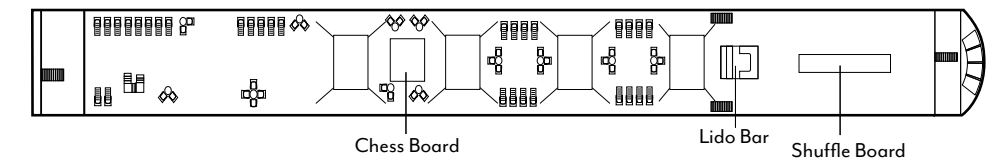

DECK PLAN

■ C4
 ■ C1
 ■ B4
 ■ B1
 ■ A1
 ■ Suite

Sun Deck

Mozart Deck

Strauss Deck

Haydn Deck

Lueftner Cruises

AMADEUS FLEET

AMADEUS STAR

AMADEUS IMPERIAL

AMADEUS CARA

AMADEUS PROVENCE

The stylish staterooms and suites are among the most spacious of any European river boat (161 to 284 square feet). Suites include a private balcony and select staterooms feature a unique floor-to-ceiling window that lowers to French-balcony height at the touch of a button. Accommodations have two twin beds or one queen bed, a private bathroom with shower, individual climate control, telephone, safe, and hair dryer. Most have a minibar.

VESSEL STATS

Officers and crew: International (46)

Language: English

Suites and cabins: 70 to 84

Accommodations size: 172 to 284 square feet

Length: 361 to 443 feet

Width: 36.5 to 37.5 feet

Built: 2017 to 2022