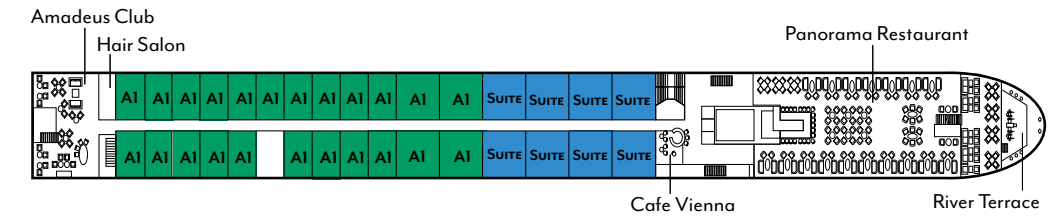

DECK PLAN

■ C4
 ■ C1
 ■ B4
 ■ B1
 ■ A1
 ■ Suite

Sun Deck

Mozart Deck

Strauss Deck

Haydn Deck

Lueftner Cruises

AMADEUS FLEET

AMADEUS STAR

AMADEUS IMPERIAL

AMADEUS CARA

AMADEUS PROVENCE

The stylish staterooms and suites are among the most spacious of any European river boat (161 to 284 square feet). Suites include a private balcony and select staterooms feature a unique floor-to-ceiling window that lowers to French-balcony height at the touch of a button. Accommodations have two twin beds or one queen bed, a private bathroom with shower, individual climate control, telephone, safe, and hair dryer. Most have a minibar.

VESSEL STATS

Officers and crew: International (46)

Language: English

Suites and cabins: 70 to 84

Accommodations size: 172 to 284 square feet

Length: 361 to 443 feet

Width: 36.5 to 37.5 feet

Built: 2017 to 2022