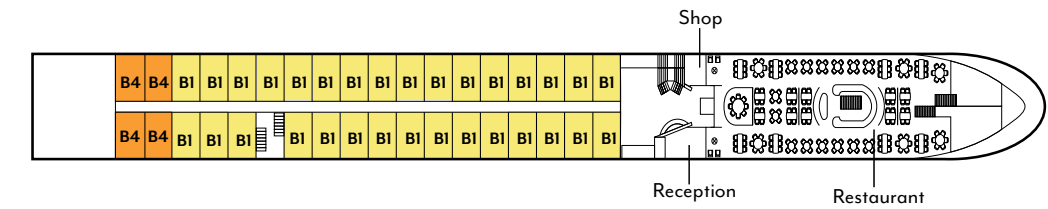

DECK PLAN

■ C4
 ■ C1
 ■ B4
 ■ B1
 ■ A1
 ■ Suite

Sun Deck

Mozart Deck

Strauss Deck

Haydn Deck

Lueftner Cruises

AMADEUS FLEET

AMADEUS STAR

AMADEUS IMPERIAL

AMADEUS CARA

AMADEUS PROVENCE

The stylish staterooms and suites are among the most spacious of any European river boat (161 to 284 square feet). Suites include a private balcony and select staterooms feature a unique floor-to-ceiling window that lowers to French-balcony height at the touch of a button. Accommodations have two twin beds or one queen bed, a private bathroom with shower, individual climate control, telephone, safe, and hair dryer. Most have a minibar.

VESSEL STATS

Officers and crew: International (46)

Language: English

Suites and cabins: 70 to 84

Accommodations size: 172 to 284 square feet

Length: 361 to 443 feet

Width: 36.5 to 37.5 feet

Built: 2017 to 2022