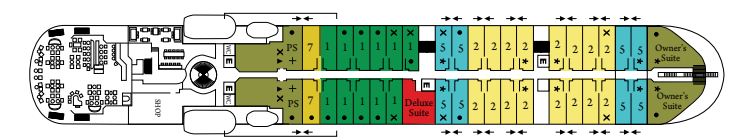

DECK PLAN

- Category 10
- Category 9
- Category 8
- Category 7
- Category 6
- Category 5
- Category 4
- Category 3
- Category 2
- Category 1
- Deluxe Suite
- Classic Suite
- Owner's Suite

Deck 8

Deck 7

Deck 6

Deck 5

Deck 4

Deck 3

- + Restricted View
- ↕ Adjoining Suites
- E Elevator
- * Includes Bathtub
- ▲ Separate Bathtub & Shower
- One Queen Size Bed Only (no twin option)
- × 3rd Berth Available

- ♿ Modified Accessible Suites
 Feature a full-size bed (no twin option)
 Suites 448, 450, 548, & 550 are modified accessible, shower only with a small lip into shower, only one sink, a step into the bathroom with a portable ramp, standard interior and exterior doorways.

SHIP STATS

<i>Officers and Crew:</i>	<i>International (188 to 200)</i>
<i>Language:</i>	<i>English</i>
<i>Suites:</i>	<i>156</i>
<i>Accommodations size:</i>	<i>277 to 820 square feet</i>
<i>Length:</i>	<i>522 feet</i>
<i>Width:</i>	<i>62 feet</i>
<i>Renovated:</i>	<i>2021</i>