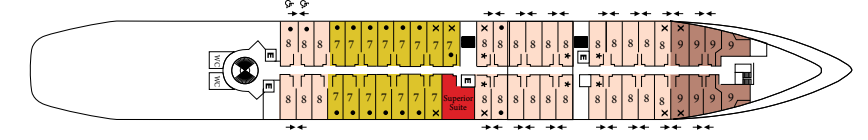

DECK PLAN

- Category 10
- Category 9
- Category 8
- Category 7
- Category 6
- Category 5
- Category 4
- Category 3
- Category 2
- Category 1
- Deluxe Suite
- Classic Suite
- Owner's Suite

Deck 8

Deck 7

Deck 6

Deck 5

Deck 4

Deck 3

- + Restricted View
- ↕ Adjoining Suites
- E Elevator
- * Includes Bathtub
- ▲ Separate Bathtub & Shower
- One Queen Size Bed Only (no twin option)
- × 3rd Berth Available

- ♿ Modified Accessible Suites
 Feature a full-size bed (no twin option)
 Suites 448, 450, 548, & 550 are modified accessible, shower only with a small lip into shower, only one sink, a step into the bathroom with a portable ramp, standard interior and exterior doorways.

Windstar Cruises

STAR BREEZE

Newly renovated in 2021, each of the 156 five-star suites features one queen bed (some convertible to two twin beds), a private bathroom with shower (some with full bathtub), and the amenities of a fine hotel—including luxurious Egyptian cotton linens, individual climate control, and a flat-screen satellite TV with DVD player. Each suite also offers a freshly stocked minibar, safe, hair dryer, dressing table, plush robe and slippers, and Wi-Fi access. Complimentary welcome flowers and fruit are provided in each suite upon arrival.

SHIP STATS

<i>Officers and Crew:</i>	<i>International (188 to 200)</i>
<i>Language:</i>	<i>English</i>
<i>Suites:</i>	<i>156</i>
<i>Accommodations size:</i>	<i>277 to 820 square feet</i>
<i>Length:</i>	<i>522 feet</i>
<i>Width:</i>	<i>62 feet</i>
<i>Renovated:</i>	<i>2021</i>