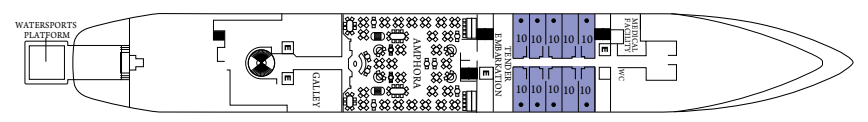

DECK PLAN

- Category 10
- Category 9
- Category 8
- Category 7
- Category 6
- Category 5
- Category 4
- Category 3
- Category 2
- Category 1
- Deluxe Suite
- Classic Suite
- Owner's Suite

Deck 8

Deck 7

Deck 6

Deck 5

Deck 4

Deck 3

- + Restricted View
- ↕ Adjoining Suites
- E Elevator
- * Includes Bathtub
- ▲ Separate Bathtub & Shower
- One Queen Size Bed Only (no twin option)
- × 3rd Berth Available

- ♿ Modified Accessible Suites
 Feature a full-size bed (no twin option)
 Suites 448, 450, 548, & 550 are modified accessible, shower only with a small lip into shower, only one sink, a step into the bathroom with a portable ramp, standard interior and exterior doorways.

SHIP STATS

<i>Officers and Crew:</i>	<i>International (188 to 200)</i>
<i>Language:</i>	<i>English</i>
<i>Suites:</i>	<i>156</i>
<i>Accommodations size:</i>	<i>277 to 820 square feet</i>
<i>Length:</i>	<i>522 feet</i>
<i>Width:</i>	<i>62 feet</i>
<i>Renovated:</i>	<i>2021</i>