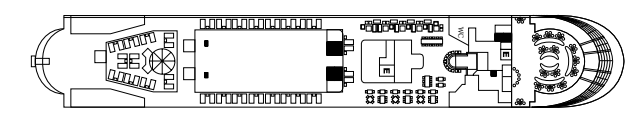

DECK PLAN

- Category 10
- Category 9
- Category 8
- Category 7
- Category 6
- Category 5
- Category 4
- Category 3
- Category 2
- Category 1
- Deluxe Suite
- Classic Suite
- Owner's Suite

Deck 8

Deck 7

Deck 6

Deck 5

Deck 4

Deck 3

- + Restricted View
- ↕ Adjoining Suites
- E Elevator
- * Includes Bathtub
- ▲ Separate Bathtub & Shower
- One Queen Size Bed Only (no twin option)
- × 3rd Berth Available

- ♿ Modified Accessible Suites
 Feature a full-size bed (no twin option)
 Suites 448, 450, 548, & 550 are modified accessible, shower only with a small lip into shower, only one sink, a step into the bathroom with a portable ramp, standard interior and exterior doorways.

SHIP STATS

<i>Officers and Crew:</i>	<i>International (188 to 200)</i>
<i>Language:</i>	<i>English</i>
<i>Suites:</i>	<i>156</i>
<i>Accommodations size:</i>	<i>277 to 820 square feet</i>
<i>Length:</i>	<i>522 feet</i>
<i>Width:</i>	<i>62 feet</i>
<i>Renovated:</i>	<i>2021</i>