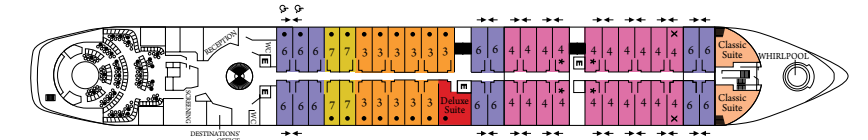

DECK PLAN

- Category 10
- Category 9
- Category 8
- Category 7
- Category 6
- Category 5
- Category 4
- Category 3
- Category 2
- Category 1
- Deluxe Suite
- Classic Suite
- Owner's Suite

Deck 8

Deck 7

Deck 6

Deck 5

Deck 4

Deck 3

- + Restricted View
- ↕ Adjoining Suites
- E Elevator
- * Includes Bathtub
- ▲ Separate Bathtub & Shower
- One Queen Size Bed Only (no twin option)
- × 3rd Berth Available

- ♿ Modified Accessible Suites
 Feature a full-size bed (no twin option)
 Suites 448, 450, 548, & 550 are modified accessible, shower only with a small lip into shower, only one sink, a step into the bathroom with a portable ramp, standard interior and exterior doorways.

Windstar Cruises

STAR BREEZE

Newly renovated in 2021, each of the 156 five-star suites features one queen bed (some convertible to two twin beds), a private bathroom with shower (some with full bathtub), and the amenities of a fine hotel—including luxurious Egyptian cotton linens, individual climate control, and a flat-screen satellite TV with DVD player. Each suite also offers a freshly stocked minibar, safe, hair dryer, dressing table, plush robe and slippers, and Wi-Fi access. Complimentary welcome flowers and fruit are provided in each suite upon arrival.

SHIP STATS

<i>Officers and Crew:</i>	<i>International (188 to 200)</i>
<i>Language:</i>	<i>English</i>
<i>Suites:</i>	<i>156</i>
<i>Accommodations size:</i>	<i>277 to 820 square feet</i>
<i>Length:</i>	<i>522 feet</i>
<i>Width:</i>	<i>62 feet</i>
<i>Renovated:</i>	<i>2021</i>