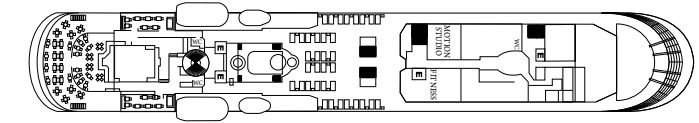

DECK PLAN

- Category 10
- Category 9
- Category 8
- Category 7
- Category 6
- Category 5
- Category 4
- Category 3
- Category 2
- Category 1
- Deluxe Suite
- Classic Suite
- Owner's Suite

Deck 8

Deck 7

Deck 6

Deck 5

Deck 4

Deck 3

- + Restricted View
- ↕ Adjoining Suites
- E Elevator
- * Includes Bathtub
- ▲ Separate Bathtub & Shower
- One Queen Size Bed Only (no twin option)
- × 3rd Berth Available

- ♿ Modified Accessible Suites
 Feature a full-size bed (no twin option)
 Suites 448, 450, 548, & 550 are modified accessible, shower only with a small lip into shower, only one sink, a step into the bathroom with a portable ramp, standard interior and exterior doorways.

SHIP STATS

<i>Officers and Crew:</i>	<i>International (188 to 200)</i>
<i>Language:</i>	<i>English</i>
<i>Suites:</i>	<i>156</i>
<i>Accommodations size:</i>	<i>277 to 820 square feet</i>
<i>Length:</i>	<i>522 feet</i>
<i>Width:</i>	<i>62 feet</i>
<i>Renovated:</i>	<i>2021</i>