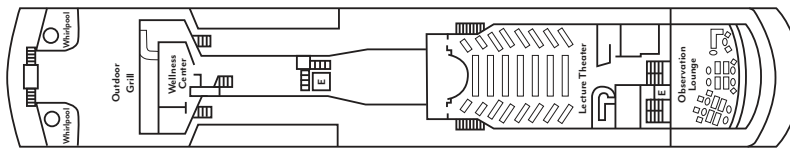

EXPLORIS ONE

SHIP STATEROOM NUMBERS

- Premium
- Ocean
- Superior
- Deluxe
- Balcony
- Navigator Suite
- Discovery Suite
- Grand Suite
- Owner's Suite

Deck 7

Deck 6

Deck 5

Deck 4

Deck 3

- † Third Guest Capacity
- ‡ Queen Beds only
- ↔ Connecting Suites