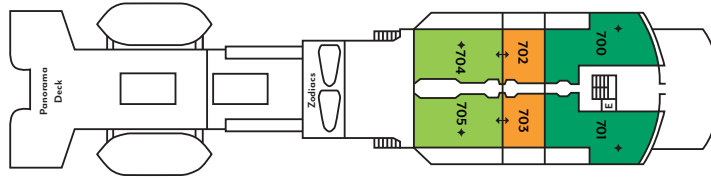

EXPLORIS ONE

SHIP STATEROOM NUMBERS

- Premium
- Ocean
- Superior
- Deluxe
- Balcony
- Navigator Suite
- Discovery Suite
- Grand Suite
- Owner's Suite

Deck 7

Deck 6

Deck 5

Deck 4

Deck 3

- † Third Guest Capacity
- ‡ Queen Beds only
- ↔ Connecting Suites