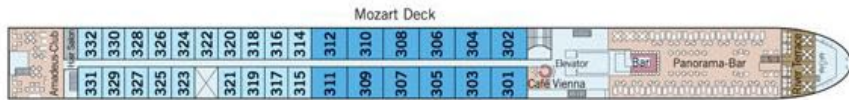

**Category Description
Base Price (Per Person)**

A-Mozart Deck, Aft

\$4,395

B-Strauss Mid

\$3,895

C-Strauss Aft

\$3,695

D-Haydn Mid

\$3,195

E-Haydn Mid Aft

\$2,995

S-Suite Mozart

\$4,895

Suite
A
B
C
D
E

- A - Mozart Deck, Aft
- B - Strauss Mid
- C - Strauss Aft
- D - Haydn Mid
- E - Haydn Mid Aft
- S - Suite Mozart
- MSAmadeusImperial