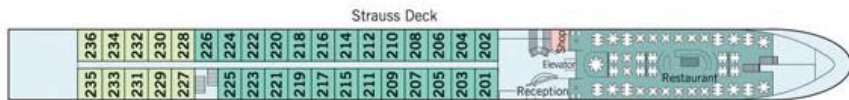

**Category Description
Base Price (Per Person)**

A-Mozart Deck, Aft

\$4,395

B-Strauss Mid

\$3,895

C-Strauss Aft

\$3,695

D-Haydn Mid

\$3,195

E-Haydn Mid Aft

\$2,995

S-Suite Mozart

\$4,895

Suite
A
B
C
D
E

- A - Mozart Deck, Aft
- B - Strauss Mid
- C - Strauss Aft
- D - Haydn Mid
- E - Haydn Mid Aft
- S - Suite Mozart
- MSAmadeusImperial