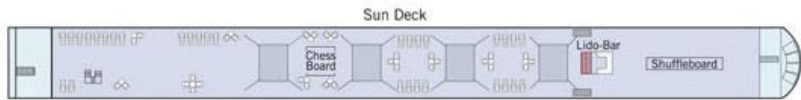

**Category Description
Base Price (Per Person)**

A-Mozart Deck, Aft

\$4,395

B-Strauss Mid

\$3,895

C-Strauss Aft

\$3,695

D-Haydn Mid

\$3,195

E-Haydn Mid Aft

\$2,995

S-Suite Mozart

\$4,895

Suite
A
B
C
D
E

- A - Mozart Deck, Aft
- B - Strauss Mid
- C - Strauss Aft
- D - Haydn Mid
- E - Haydn Mid Aft
- S - Suite Mozart
- MSAmadeusImperial