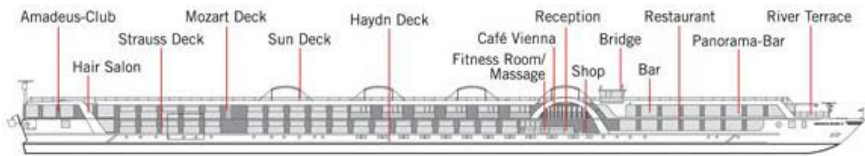

**Category Description
Base Price (Per Person)**

A-Mozart Deck, Aft

\$4,395

B-Strauss Mid

\$3,895

C-Strauss Aft

\$3,695

D-Haydn Mid

\$3,195

E-Haydn Mid Aft

\$2,995

S-Suite Mozart

\$4,895

Suite
A
B
C
D
E

- A - Mozart Deck, Aft
- B - Strauss Mid
- C - Strauss Aft
- D - Haydn Mid
- E - Haydn Mid Aft
- S - Suite Mozart
- MSAmadeusImperial