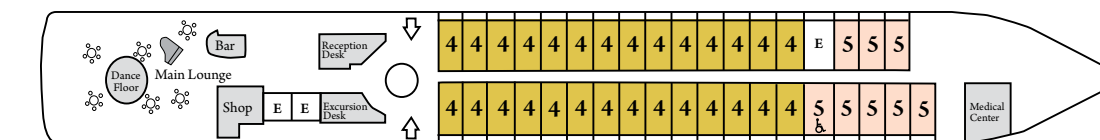

# DECK PLAN

- Category 5
- Category 4
- Category 3
- Category 2
- Category 1
- Deluxe Suite
- Owner's Suite

Sun Deck

Deck 6, Le France Deck ⇄

Deck 5, Le Normandie Deck ⇄

Deck 4, Le Lafayette Deck

Deck 3, Le Champollion Deck

Deck 2, Liberté Deck

⇄ Prestige Suites I and II, capacities to be advised.

█ Indicates one fixed queen bed

### SISTERSHIPS

LE BORÉAL

L' AUSTRAL

LE SOLÉAL

Each five-star stateroom and suite (up to 484 square feet) features a private balcony. Grand deluxe suites have a bay window and spacious private terrace. Accommodations offer two twin beds or one queen bed, individual climate control, and private bathrooms with a shower and luxury hotel-style amenities.

*Width:* 59 feet