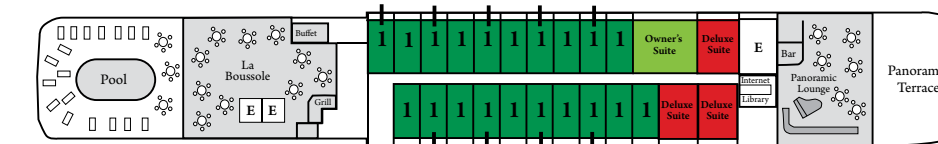

# DECK PLAN

- Category 5
- Category 4
- Category 3
- Category 2
- Category 1
- Deluxe Suite
- Owner's Suite

Sun Deck

Deck 6, Le France Deck ⇄

Deck 5, Le Normandie Deck ⇄

Deck 4, Le Lafayette Deck

Deck 3, Le Champollion Deck

Deck 2, Liberté Deck

⇄ Prestige Suites I and II, capacities to be advised.

█ Indicates one fixed queen bed

### SISTERSHIPS

LE BORÉAL

L' AUSTRAL

LE SOLÉAL

Each five-star stateroom and suite (up to 484 square feet) features a private balcony. Grand deluxe suites have a bay window and spacious private terrace. Accommodations offer two twin beds or one queen bed, individual climate control, and private bathrooms with a shower and luxury hotel-style amenities.

*Width:* 59 feet