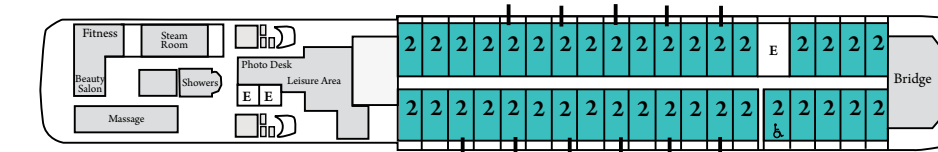

# DECK PLAN

- Category 5
- Category 4
- Category 3
- Category 2
- Category 1
- Deluxe Suite
- Owner's Suite

Sun Deck

Deck 6, Le France Deck ⇄

Deck 5, Le Normandie Deck ⇄

Deck 4, Le Lafayette Deck

Deck 3, Le Champollion Deck

Deck 2, Liberté Deck

⇄ Prestige Suites I and II, capacities to be advised.

█ Indicates one fixed queen bed

### SISTERSHIPS

LE BORÉAL

L' AUSTRAL

LE SOLÉAL

Each five-star stateroom and suite (up to 484 square feet) features a private balcony. Grand deluxe suites have a bay window and spacious private terrace. Accommodations offer two twin beds or one queen bed, individual climate control, and private bathrooms with a shower and luxury hotel-style amenities.

*Width:* 59 feet