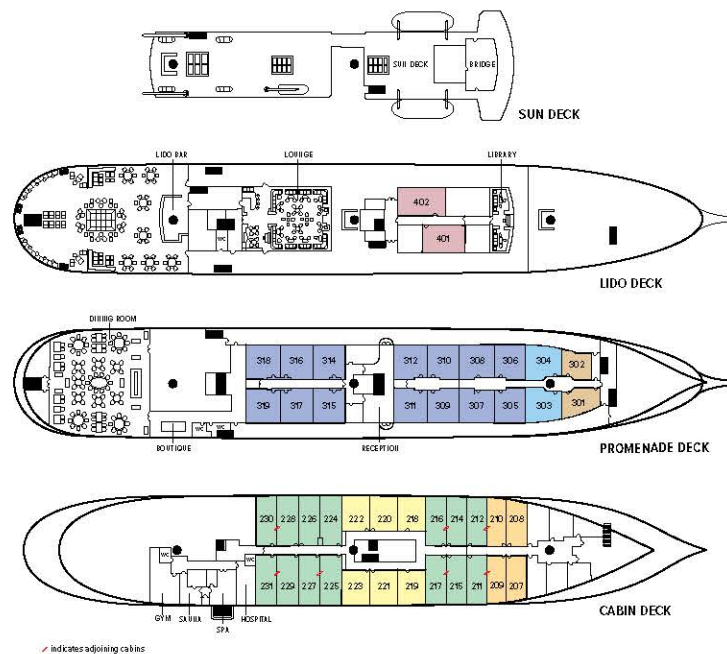

Sea Cloud II

CATEGORY 1

Cabin Deck #207-210–236 sq. ft. cabins with a double bed (which can be separated into two single beds), portholes and shower.

CATEGORY 2

Cabin Deck #211-212, 214-217, 224-231–247 sq. ft. cabins with a double bed (which can be separated into two single beds), portholes and shower.

CATEGORY 3

Cabin Deck #218-223–258 sq. ft. cabins with a double bed (which can be separated into two single beds), portholes and shower.

CATEGORY 4

Promenade Deck #301-302–249 sq. ft. cabins with a double bed (which can be separated into two single beds), three large panorama windows and shower.

CATEGORY 5

Promenade Deck #303-304–271 and 265 sq. ft. suites with a double bed (which can be separated into two single beds), three large panorama windows, electric fireplace, walk-in closet and shower bathtub.

CATEGORY 6

Promenade Deck #305-312, #314-319–281 sq. ft. suites with a double bed (which can be separated into two single beds), three large panorama windows, electric fireplace, walk-in closet and shower bathtub.