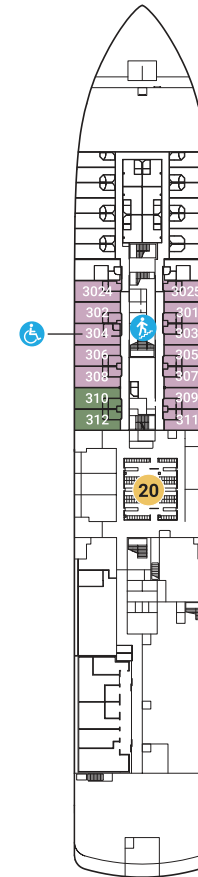

DECK 8
 DECK 7
 DECK 6
 DECK 5
 DECK 4
 DECK 3

DECK 8

DECK 7

DECK 6

WORLD VOYAGER
 Sleeps 3 with Sofa Bed only in
 Staterooms 626, 627, 628 and 629

DECK 5

DECK 4

DECK 3

DECK 8

- 1 RUNNING TRACK
OUTDOOR FITNESS

DECK 7

- 2 THE DOME OBSERVATION LOUNGE
- 3 POOL & HOT TUBS
- 4 7-AFT GRILL
- 5 7-AFT POOL BAR
- 6 ZODIAC STORAGE

DECK 6

- 7 BRIDGE
- 8 SMALL SUNDECK

DECK 5

- 9 WATER'S EDGE OBSERVATION DECK
- 10 ZEPHYR LOUNGE

DECK 4

- 11 PAULA'S PANTRY
- 12 FITNESS STUDIO
- 13 ATLAS LOUNGE
- 14 MEDICAL CENTER
- 15 RECEPTION
- 16 BOUTIQUE

DECK 3

- 17 AUDITORIUM
AMERIGO VESPUCCI - WORLD VOYAGER
VASCO DA GAMA - WORLD TRAVELLER
DOM HENRIQUE- WORLD NAVIGATOR
- 18 L'OCCITANE SEASPA & SAUNA
- 19 MAIN RESTAURANT – INDOOR/ALFRESCO
MADEIRA - WORLD VOYAGER
LISBOA - WORLD TRAVELLER
PORTO - WORLD NAVIGATOR

SYMBOLS

- SLEEPS 3 WITH SOFA BED
- ELEVATOR/STAIRS
- STAIRS
- ACCESSIBLE STATEROOMS

SPECIFICATIONS

- OVERALL LENGTH: 129m/423'
- BEAM (WIDTH): 18.9m/62'
- GROSS TONNAGE: 10,000
- GUEST DECKS: 6

- ACCOMMODATIONS: 100
- GUESTS: 198
- CRUISING SPEED: 16kt/18mph
- SHIPS' REGISTRY: Portugal