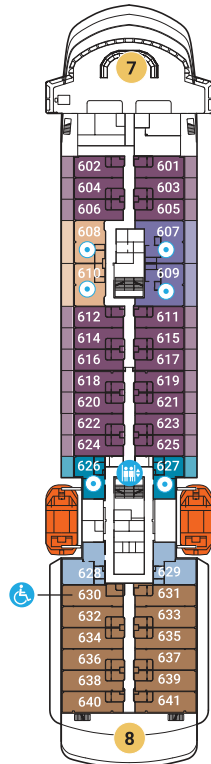

DECK 8
 DECK 7
 DECK 6
 DECK 5
 DECK 4
 DECK 3

DECK 8

DECK 7

DECK 6

WORLD VOYAGER
 Sleeps 3 with Sofa Bed only in
 Staterooms 626, 627, 628 and 629

DECK 5

DECK 4

DECK 3

DECK 8

- 1 RUNNING TRACK
OUTDOOR FITNESS

DECK 7

- 2 THE DOME OBSERVATION LOUNGE
- 3 POOL & HOT TUBS
- 4 7-AFT GRILL
- 5 7-AFT POOL BAR
- 6 ZODIAC STORAGE

DECK 6

- 7 BRIDGE
- 8 SMALL SUNDECK

DECK 5

- 9 WATER'S EDGE OBSERVATION DECK
- 10 ZEPHYR LOUNGE

SYMBOLS

- SLEEPS 3 WITH SOFA BED
- ELEVATOR/STAIRS
- STAIRS
- ACCESSIBLE STATEROOMS

SPECIFICATIONS

- OVERALL LENGTH: 129m/423'
- BEAM (WIDTH): 18.9m/62'
- GROSS TONNAGE: 10,000
- GUEST DECKS: 6

- ACCOMMODATIONS: 100
- GUESTS: 198
- CRUISING SPEED: 16kt/18mph
- SHIPS' REGISTRY: Portugal

• Measurements for Navigator Suite sofa bed are 59 inches x 74 inches. Measurements for other stateroom sofa beds are 31 inches x 74 inches.
 • 7-AFT Grill, 7-AFT Pool Bar and Main Restaurant alfresco dining are available on Epicurean Expeditions only.
 • World Voyager and World Navigator have 2 hot tubs, World Traveller has 1 hot tub.
 • Accessible staterooms have limited closet space.