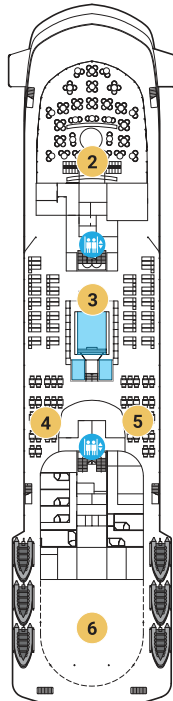

DECK 8
 DECK 7
 DECK 6
 DECK 5
 DECK 4
 DECK 3

DECK 8

DECK 7

DECK 6

WORLD VOYAGER
 Sleeps 3 with Sofa Bed only in
 Staterooms 626, 627, 628 and 629

DECK 5

DECK 4

DECK 3

DECK 8

- 1 RUNNING TRACK
OUTDOOR FITNESS

DECK 7

- 2 THE DOME OBSERVATION LOUNGE
- 3 POOL & HOT TUBS
- 4 7-AFT GRILL
- 5 7-AFT POOL BAR
- 6 ZODIAC STORAGE

DECK 6

- 7 BRIDGE
- 8 SMALL SUNDECK

DECK 5

- 9 WATER'S EDGE OBSERVATION DECK
- 10 ZEPHYR LOUNGE

SYMBOLS

- SLEEPS 3 WITH SOFA BED
- ELEVATOR/STAIRS
- STAIRS
- ACCESSIBLE STATEROOMS

SPECIFICATIONS

- OVERALL LENGTH: 129m/423'
- BEAM (WIDTH): 18.9m/62'
- GROSS TONNAGE: 10,000
- GUEST DECKS: 6

- ACCOMMODATIONS: 100
- GUESTS: 198
- CRUISING SPEED: 16kt/18mph
- SHIPS' REGISTRY: Portugal

• Measurements for Navigator Suite sofa bed are 59 inches x 74 inches. Measurements for other stateroom sofa beds are 31 inches x 74 inches.
 • 7-AFT Grill, 7-AFT Pool Bar and Main Restaurant alfresco dining are available on Epicurean Expeditions only.
 • World Voyager and World Navigator have 2 hot tubs, World Traveller has 1 hot tub.
 • Accessible staterooms have limited closet space.