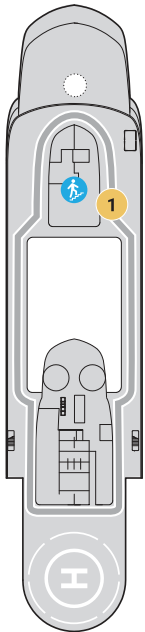

DECK 8
 DECK 7
 DECK 6
 DECK 5
 DECK 4
 DECK 3

DECK 8

DECK 7

DECK 6

WORLD VOYAGER
 Sleeps 3 with Sofa Bed only in
 Staterooms 626, 627, 628 and 629

DECK 5

DECK 4

DECK 3

DECK 8

- 1 RUNNING TRACK
OUTDOOR FITNESS

DECK 7

- 2 THE DOME OBSERVATION LOUNGE
- 3 POOL & HOT TUBS
- 4 7-AFT GRILL
- 5 7-AFT POOL BAR
- 6 ZODIAC STORAGE

DECK 6

- 7 BRIDGE
- 8 SMALL SUNDECK

DECK 5

- 9 WATER'S EDGE OBSERVATION DECK
- 10 ZEPHYR LOUNGE

SYMBOLS

- SLEEPS 3 WITH SOFA BED
- ELEVATOR/STAIRS
- STAIRS
- ACCESSIBLE STATEROOMS

SPECIFICATIONS

- OVERALL LENGTH: 129m/423'
- BEAM (WIDTH): 18.9m/62'
- GROSS TONNAGE: 10,000
- GUEST DECKS: 6

- ACCOMMODATIONS: 100
- GUESTS: 198
- CRUISING SPEED: 16kt/18mph
- SHIPS' REGISTRY: Portugal

• Measurements for Navigator Suite sofa bed are 59 inches x 74 inches. Measurements for other stateroom sofa beds are 31 inches x 74 inches.
 • 7-AFT Grill, 7-AFT Pool Bar and Main Restaurant alfresco dining are available on Epicurean Expeditions only.
 • World Voyager and World Navigator have 2 hot tubs, World Traveller has 1 hot tub.
 • Accessible staterooms have limited closet space.