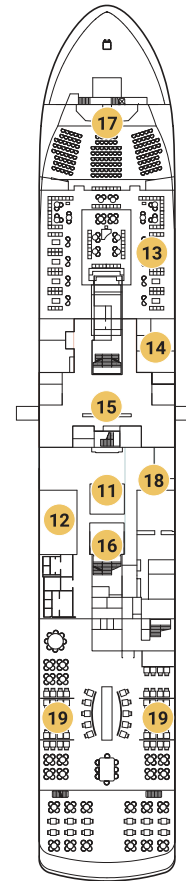

DECK 8
 DECK 7
 DECK 6
 DECK 5
 DECK 4
 DECK 3

DECK 8

DECK 7

DECK 6

WORLD VOYAGER
 Sleeps 3 with Sofa Bed only in
 Staterooms 626, 627, 628 and 629

DECK 5

DECK 4

DECK 3

DECK 8

- 1 RUNNING TRACK
OUTDOOR FITNESS

DECK 7

- 2 THE DOME OBSERVATION LOUNGE
- 3 POOL & HOT TUBS
- 4 7-AFT GRILL
- 5 7-AFT POOL BAR
- 6 ZODIAC STORAGE

DECK 6

- 7 BRIDGE
- 8 SMALL SUNDECK

DECK 5

- 9 WATER'S EDGE OBSERVATION DECK
- 10 ZEPHYR LOUNGE

SYMBOLS

- SLEEPS 3 WITH SOFA BED
- ELEVATOR/STAIRS
- STAIRS
- ACCESSIBLE STATEROOMS

SPECIFICATIONS

- OVERALL LENGTH: 129m/423'
- BEAM (WIDTH): 18.9m/62'
- GROSS TONNAGE: 10,000
- GUEST DECKS: 6

- ACCOMMODATIONS: 100
- GUESTS: 198
- CRUISING SPEED: 16kt/18mph
- SHIPS' REGISTRY: Portugal

• Measurements for Navigator Suite sofa bed are 59 inches x 74 inches. Measurements for other stateroom sofa beds are 31 inches x 74 inches.
 • 7-AFT Grill, 7-AFT Pool Bar and Main Restaurant alfresco dining are available on Epicurean Expeditions only.
 • World Voyager and World Navigator have 2 hot tubs, World Traveller has 1 hot tub.
 • Accessible staterooms have limited closet space.