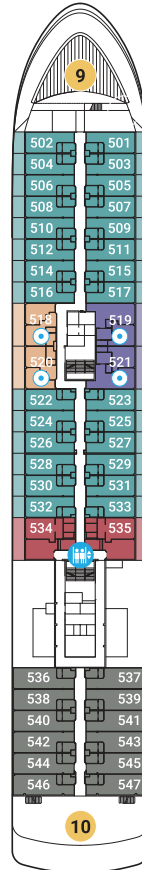

DECK 8
 DECK 7
 DECK 6
 DECK 5
 DECK 4
 DECK 3

DECK 8

DECK 7

DECK 6

WORLD VOYAGER
 Sleeps 3 with Sofa Bed only in
 Staterooms 626, 627, 628 and 629

DECK 5

DECK 4

DECK 3

DECK 8

- 1 RUNNING TRACK
OUTDOOR FITNESS

DECK 7

- 2 THE DOME OBSERVATION LOUNGE
- 3 POOL & HOT TUBS
- 4 7-AFT GRILL
- 5 7-AFT POOL BAR
- 6 ZODIAC STORAGE

DECK 6

- 7 BRIDGE
- 8 SMALL SUNDECK

DECK 5

- 9 WATER'S EDGE OBSERVATION DECK
- 10 ZEPHYR LOUNGE

DECK 4

- 11 PAULA'S PANTRY
- 12 FITNESS STUDIO
- 13 ATLAS LOUNGE
- 14 MEDICAL CENTER
- 15 RECEPTION
- 16 BOUTIQUE

DECK 3

- 17 AUDITORIUM
AMERIGO VESPUCCI - WORLD VOYAGER
VASCO DA GAMA - WORLD TRAVELLER
DOM HENRIQUE- WORLD NAVIGATOR
- 18 L'OCCITANE SEASPA & SAUNA
- 19 MAIN RESTAURANT – INDOOR/ALFRESCO
MADEIRA - WORLD VOYAGER
LISBOA - WORLD TRAVELLER
PORTO - WORLD NAVIGATOR

SYMBOLS

- SLEEPS 3 WITH SOFA BED
- ELEVATOR/STAIRS
- STAIRS
- ACCESSIBLE STATEROOMS

SPECIFICATIONS

- OVERALL LENGTH: 129m/423'
- BEAM (WIDTH): 18.9m/62'
- GROSS TONNAGE: 10,000
- GUEST DECKS: 6

- ACCOMMODATIONS: 100
- GUESTS: 198
- CRUISING SPEED: 16kt/18mph
- SHIPS' REGISTRY: Portugal