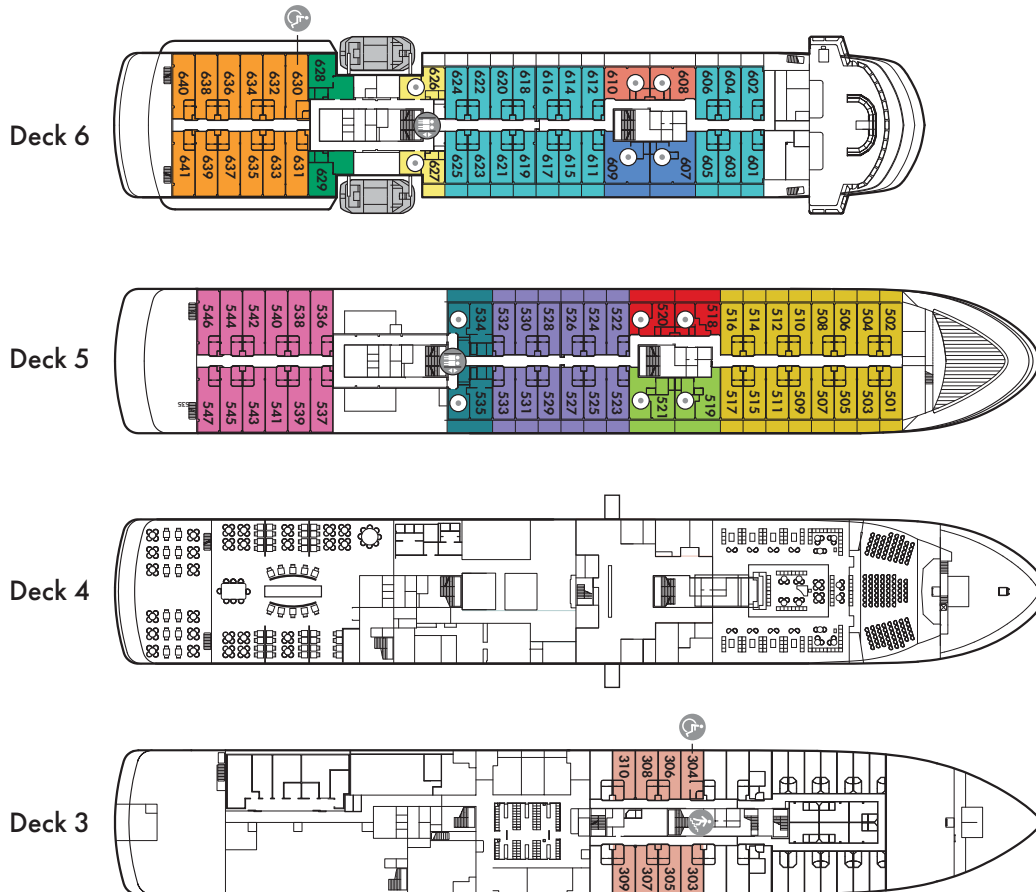

# MV WORLD NAVIGATOR/TRAVELLER

## SHIP STATEROOM NUMBERS

- |   |   |   |  |
|---|---|---|--|
|  Category 8        |  Category 7        |  Category 6      |  Category 5 |
|  Category 4        |  Category 3        |  Category 2      |  Category 1 |
|  Journey Suite 1   |  Journey Suite 2   |  Discovery Suite |  |
|  Navigator Suite 1 |  Navigator Suite 2 |   |  |

-  Sleeps 3 with Sofa Bed
-  Elevators/Stairs
-  Stairs
-  ADA Accommodations