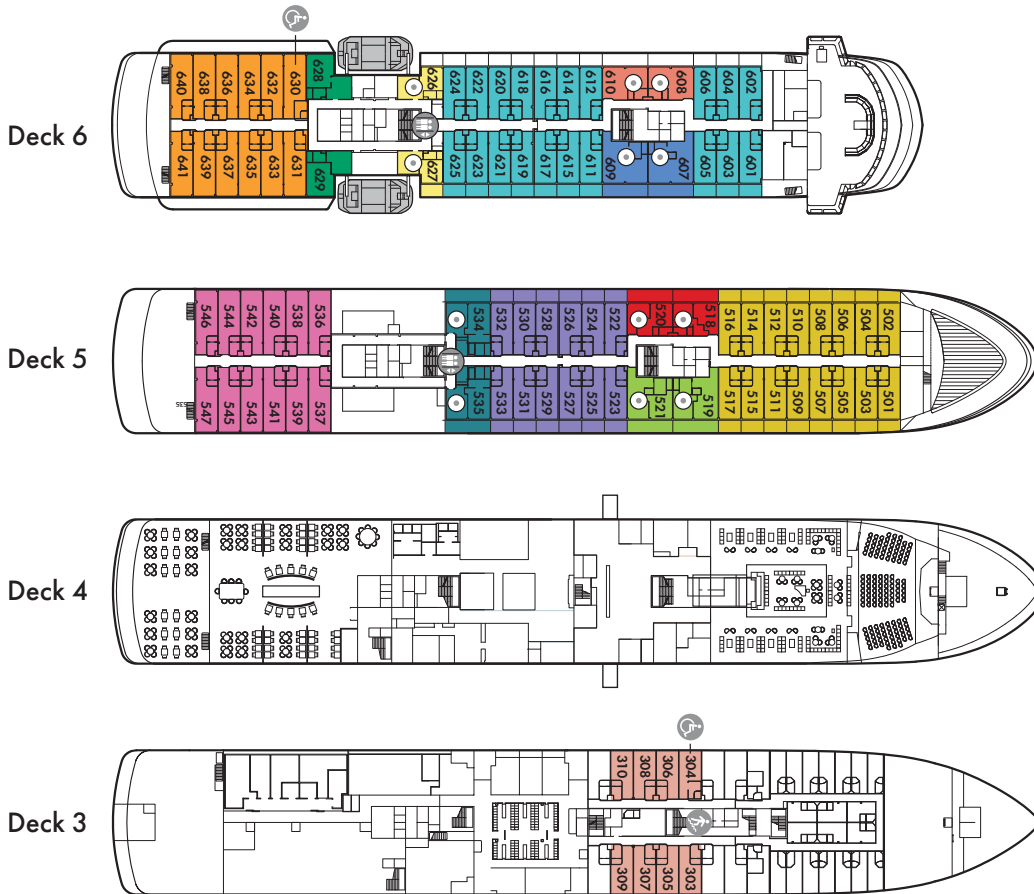

MV WORLD NAVIGATOR/TRAVELLER

SHIP STATEROOM NUMBERS

- | | | | |
|---|---|---|--|
|  Category 8 |  Category 7 |  Category 6 |  Category 5 |
|  Category 4 |  Category 3 |  Category 2 |  Category 1 |
|  Journey Suite 1 |  Journey Suite 2 |  Discovery Suite | |
|  Navigator Suite 1 |  Navigator Suite 2 | | |

-  Sleeps 3 with Sofa Bed
-  Elevators/Stairs
-  Stairs
-  ADA Accommodations