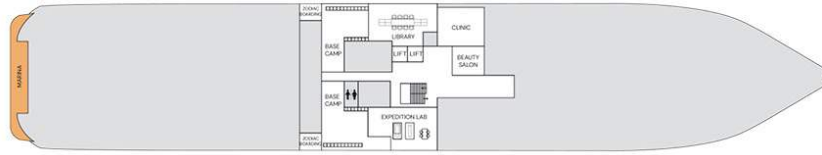

SH Vega DECK PLAN

STATEROOMS

- D4 Oceanview
- M4 Oceanview
- D5 Balcony
- M5 Balcony
- D6 Balcony
- Suite
- Premium Suite