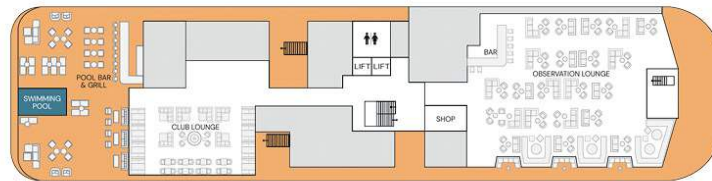

**Oceanview (Deck 4)** approx. 215 sq.ft.

One double or two single beds, living room area, private bathroom, and flame-effect fireplace.

**Balcony (Deck 5, 6)** approx. 269 sq.ft. with balcony approx. 54 sq. ft.

One double or two single beds, living room area, private bathroom, flame-effect fireplace, and private balcony.

**Suite (Deck 5, 6)** approx. 430 sq.ft. with balcony approx. 108 sq. ft.

King bed, living room, large private bathroom with separate bathtub and walk-in shower, flame-effect fireplace, and private balcony.

**Premium Suite (Deck 6)** approx. 505 sq.ft. with balcony approx. 129 sq. ft.

King bed, walk-in wardrobe, living room, large private bathroom with separate bathtub and walk-in shower, flame-effect fireplace, and private balcony.

## STATEROOMS

- D4 Oceanview
- M4 Oceanview
- D5 Balcony
- M5 Balcony
- D6 Balcony
- Suite
- Premium Suite

DECK 8: Gym, Sauna, Jacuzzi, Spa, Bridge

DECK 9: Stargazing Deck