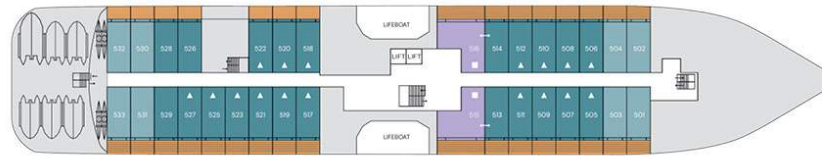

SH Vega DECK PLAN

STATEROOMS

- D4 Oceanview
- M4 Oceanview
- D5 Balcony
- M5 Balcony
- D6 Balcony
- Suite
- Premium Suite